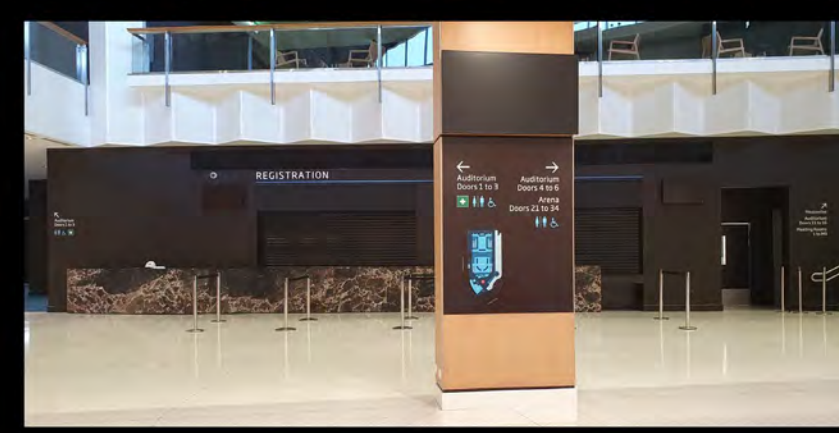

Cairns Convention Centre
By: STATUS SIGNS PTY LTD