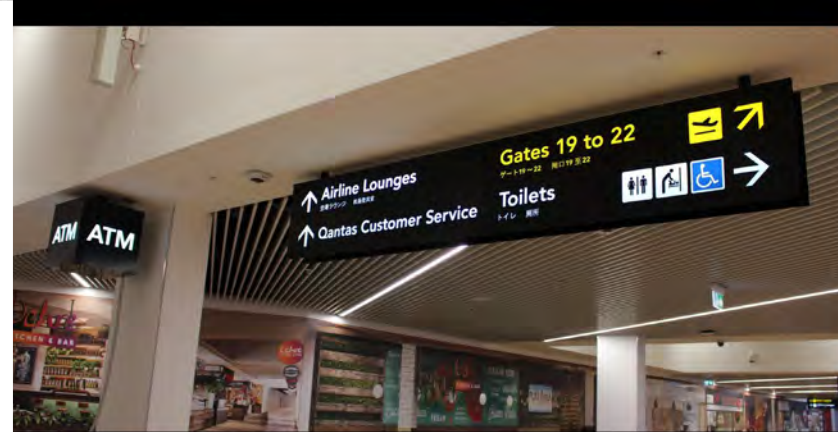

Burekup Entry Statement
By: Signs & Lines

Cairns Airport Redevelopment
By: STATUS SIGNS PTY LTD