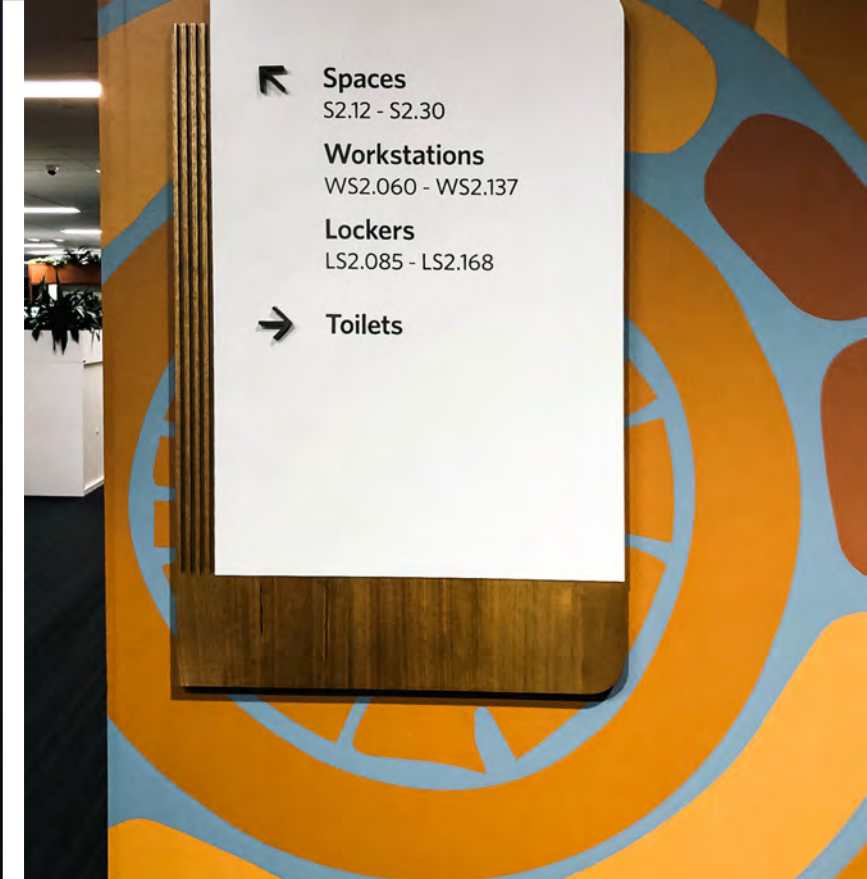

Fremantle Offices

By: Kingman