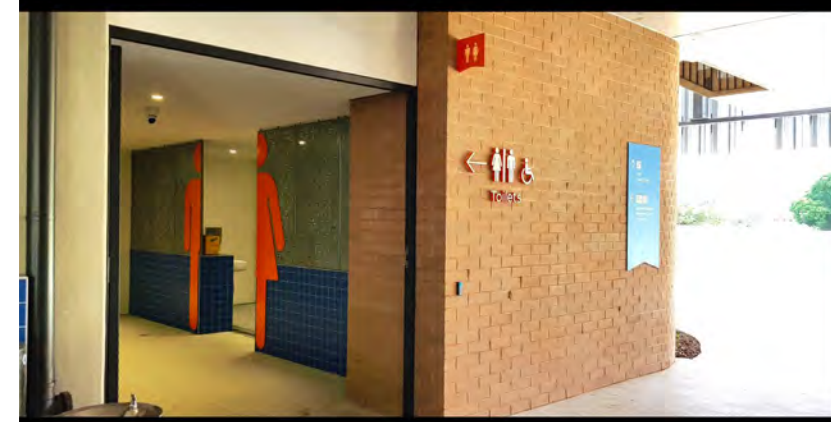

Newman Catholic College
By: STATUS SIGNS PTY LTD