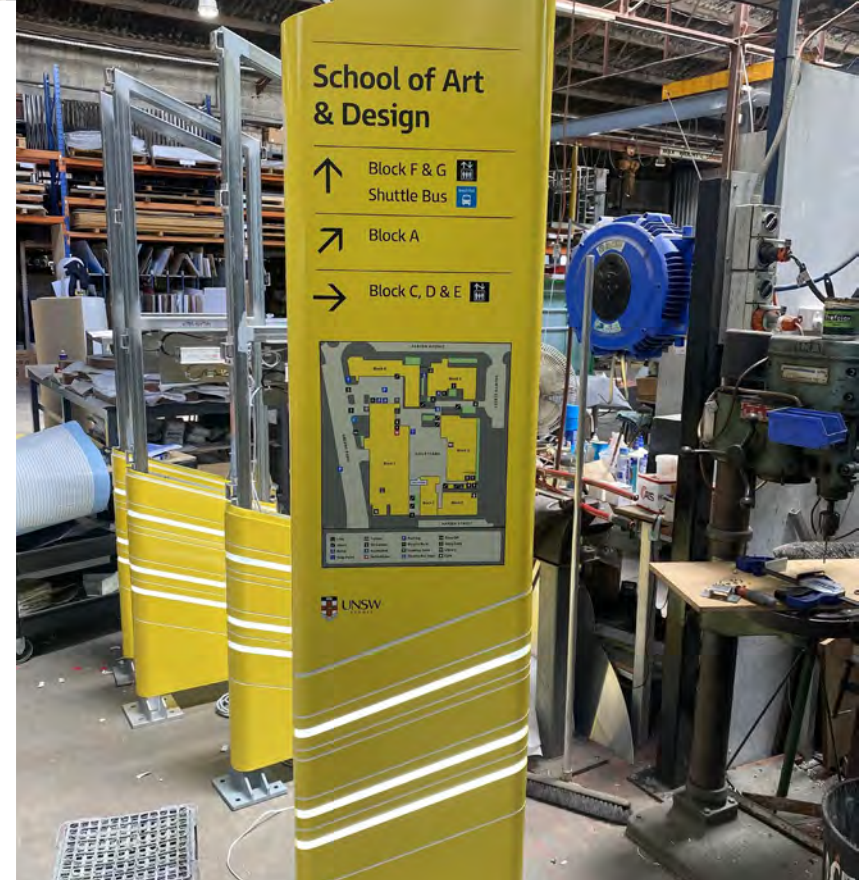

University of New South Wales Plinths

By: Cunneen Signs