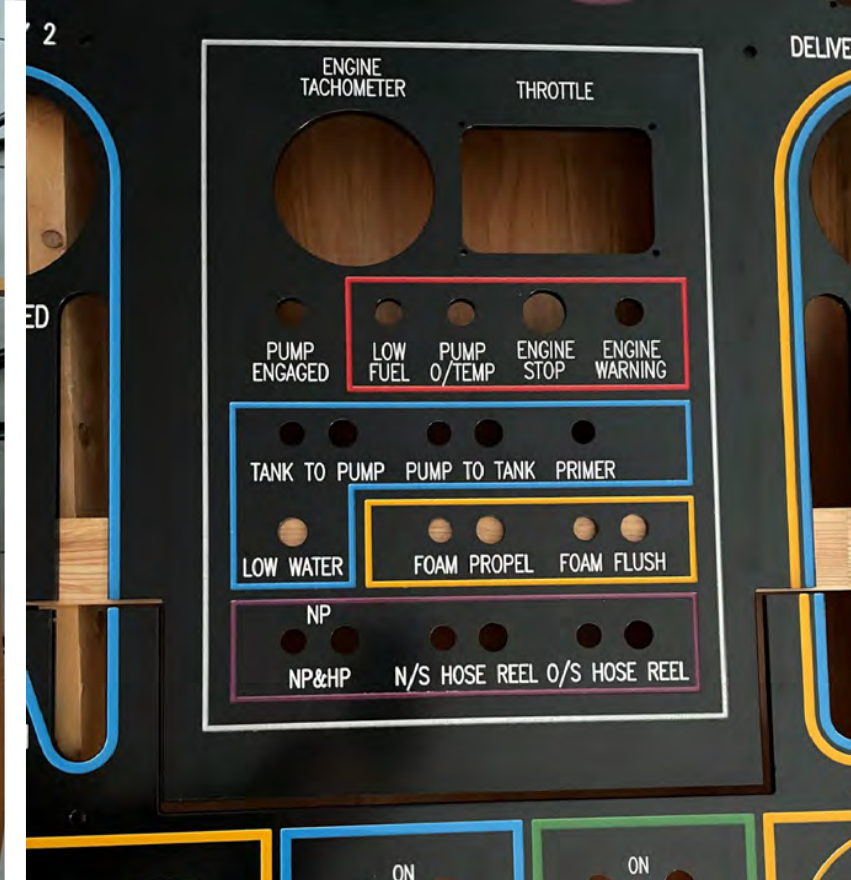

# ENGRAVED SIGNS

Aboriginal artwork embedded into concrete  
By: ecept

Artwork embedded into concrete  
By: ecept

Brisbane City Gauge  
By: Brisbane Signs & Engraving

# Brookfield Place By: Kingman

Cairns Regional Council Puzzles  
By: STATUS SIGNS PTY LTD

DEEP ENGRAVED ALUMINIUM SIGNS 100% IN-HOUSE  
By: Signco Manufacturing Pty Ltd

Fire Truck Pump Panels  
By: Wolf Signs Pty Ltd