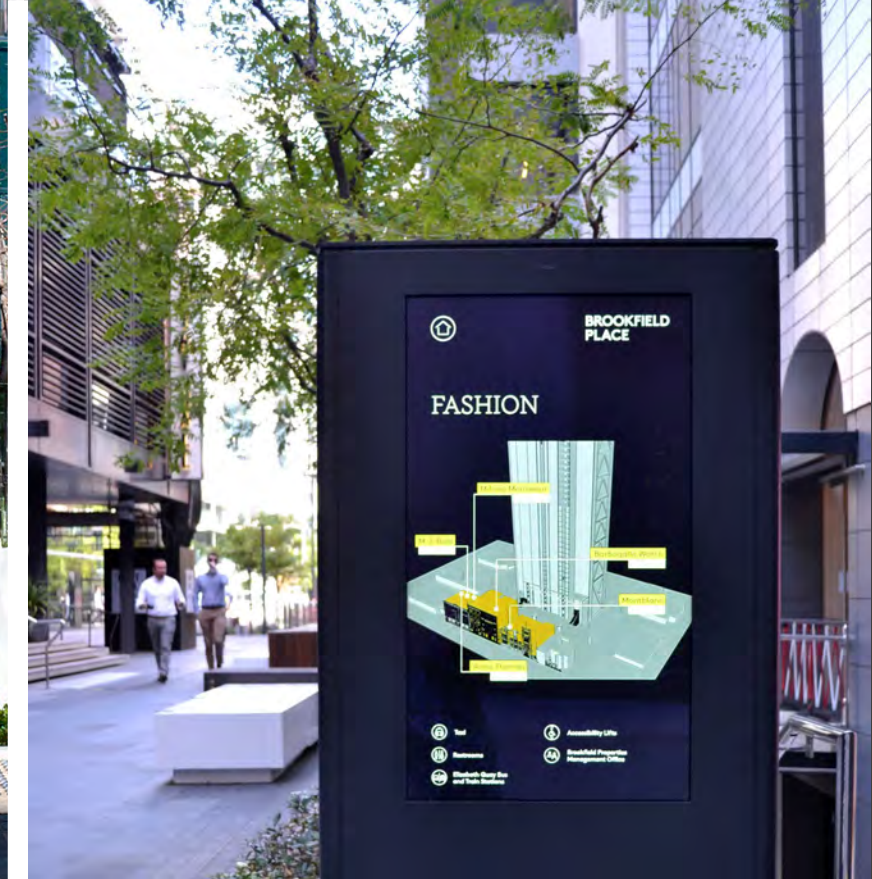

# ENGRAVED SIGNS

Aboriginal artwork embedded into concrete  
By: ecept

Artwork embedded into concrete  
By: ecept

Brisbane City Gauge  
By: Brisbane Signs & Engraving

# Brookfield Place By: Kingman

Cairns Regional Council Puzzles  
By: STATUS SIGNS PTY LTD

DEEP ENGRAVED ALUMINIUM SIGNS 100% IN-HOUSE  
By: Signco Manufacturing Pty Ltd

Fire Truck Pump Panels  
By: Wolf Signs Pty Ltd

# Fremantle Offices

By: Kingman

Jack Daniels Framed Glass  
By: Magnum Signs

Monty's Brass Plaque  
By: Wolf Signs

Performing the River  
By: Artcom Fabrication

St Vincents Private Hospital - Caritas Christi Aged Care  
By: Insigns