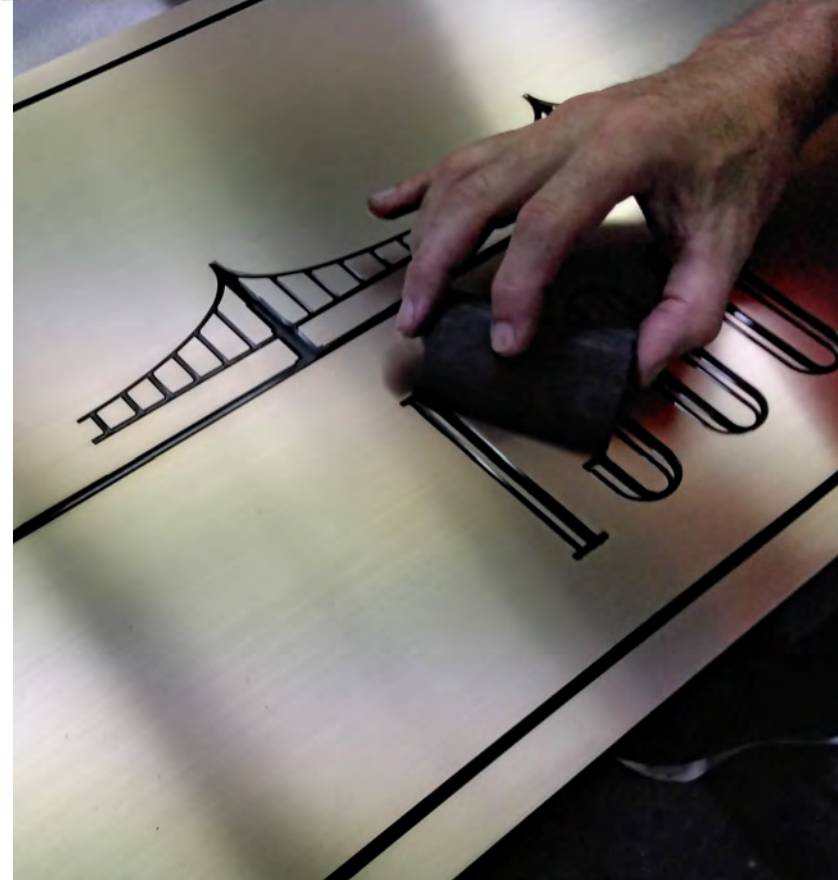

# ENGRAVED SIGNS

Aboriginal artwork embedded into concrete  
By: ecept

Artwork embedded into concrete  
By: ecept

Brisbane City Gauge  
By: Brisbane Signs & Engraving

# Fremantle Offices

By: Kingman

Jack Daniels Framed Glass  
By: Magnum Signs

Monty's Brass Plaque  
By: Wolf Signs

Performing the River  
By: Artcom Fabrication

St Vincents Private Hospital - Caritas Christi Aged Care  
By: Insigns