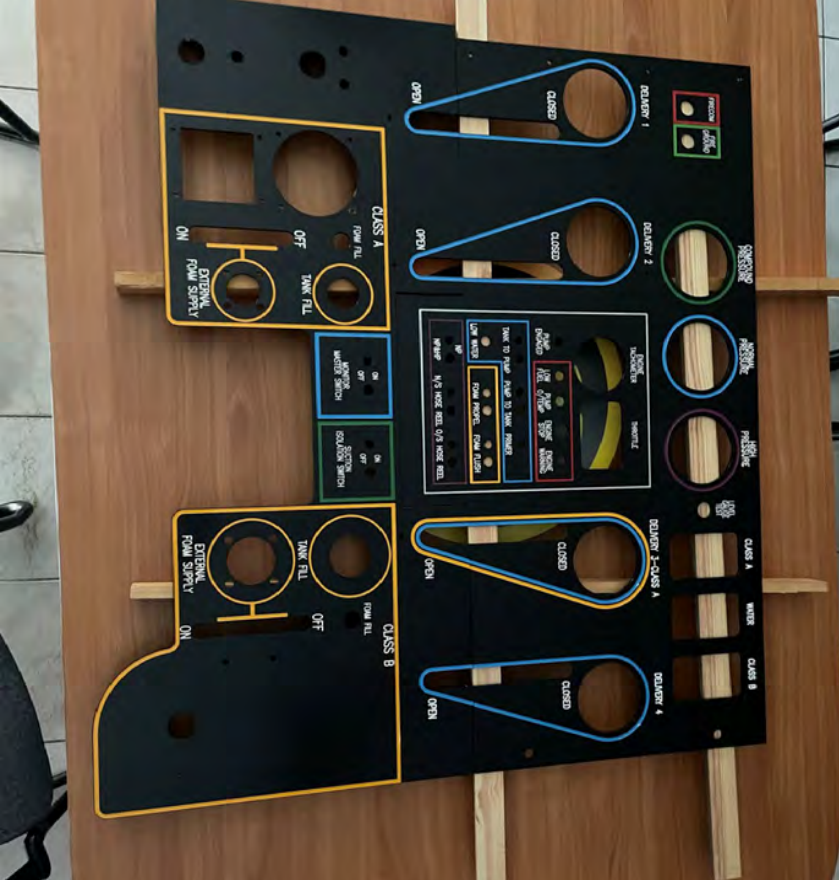

# ENGRAVED SIGNS

Aboriginal artwork embedded into concrete  
By: ecept

Artwork embedded into concrete  
By: ecept

Brisbane City Gauge  
By: Brisbane Signs & Engraving

# Brookfield Place By: Kingman

Cairns Regional Council Puzzles  
By: STATUS SIGNS PTY LTD

DEEP ENGRAVED ALUMINIUM SIGNS 100% IN-HOUSE  
By: Signco Manufacturing Pty Ltd

Fire Truck Pump Panels  
By: Wolf Signs Pty Ltd