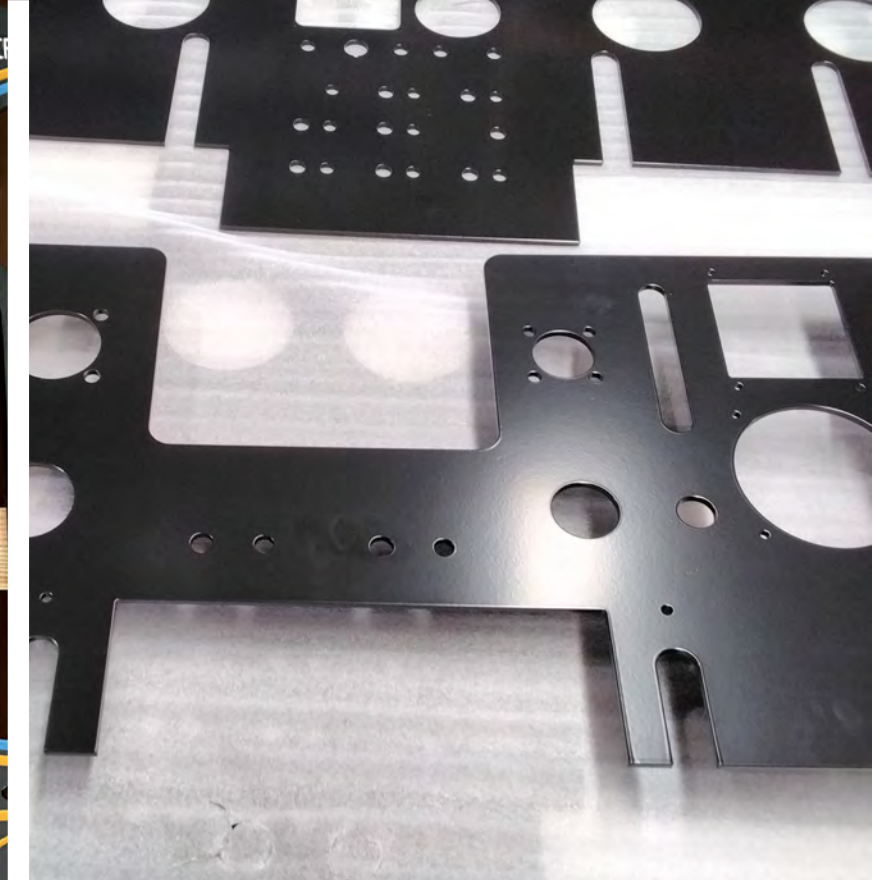

# ENGRAVED SIGNS

Aboriginal artwork embedded into concrete  
By: ecept

Artwork embedded into concrete  
By: ecept

Brisbane City Gauge  
By: Brisbane Signs & Engraving

# Brookfield Place By: Kingman

Cairns Regional Council Puzzles  
By: STATUS SIGNS PTY LTD

DEEP ENGRAVED ALUMINIUM SIGNS 100% IN-HOUSE  
By: Signco Manufacturing Pty Ltd

Fire Truck Pump Panels  
By: Wolf Signs Pty Ltd