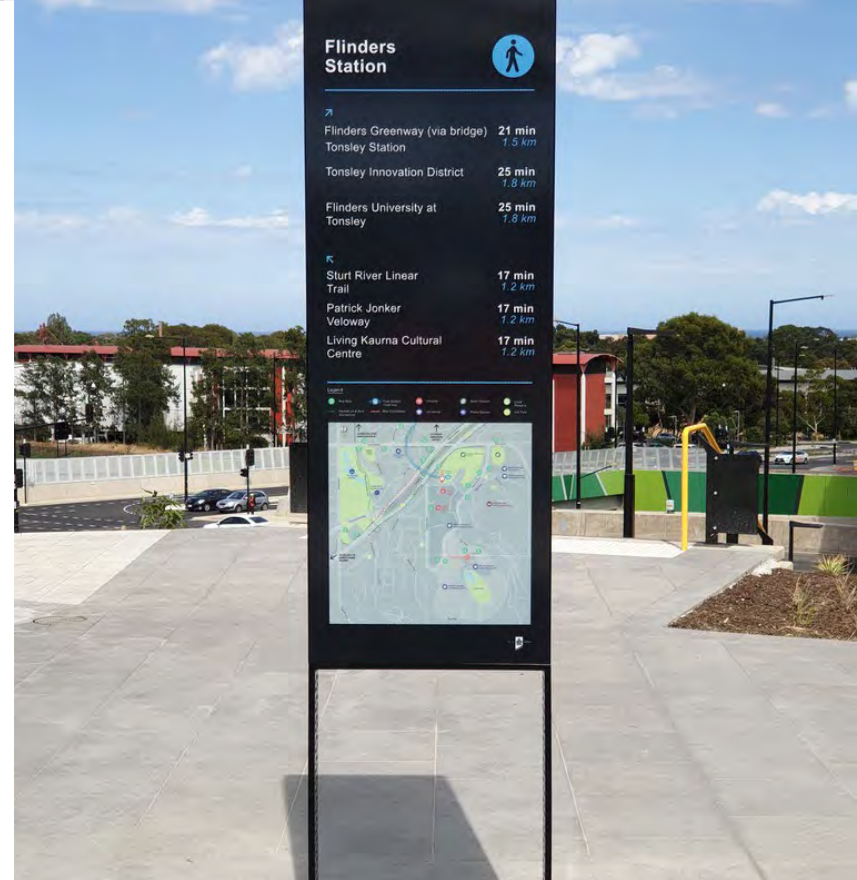

City of Marion Sports Precinct
By: ecept

Cornerstone Northlakes

By: SS Signs

Corten Sign
By: Bailey Print Group

DARLINGTON UPGRADE WAYFINDING SIGNAGE

By: ecept

Dcafe

By: STATUS SIGNS PTY LTD

Drayton State School
By: Danthonia Designs

East Fremantle
By: Danthonia Designs

Fairfield Showground Totems

By: Cunneen Signs

Flynn Entry Sign
By: STATUS SIGNS PTY LTD

Gordonvale School Totems
By: STATUS SIGNS PTY LTD