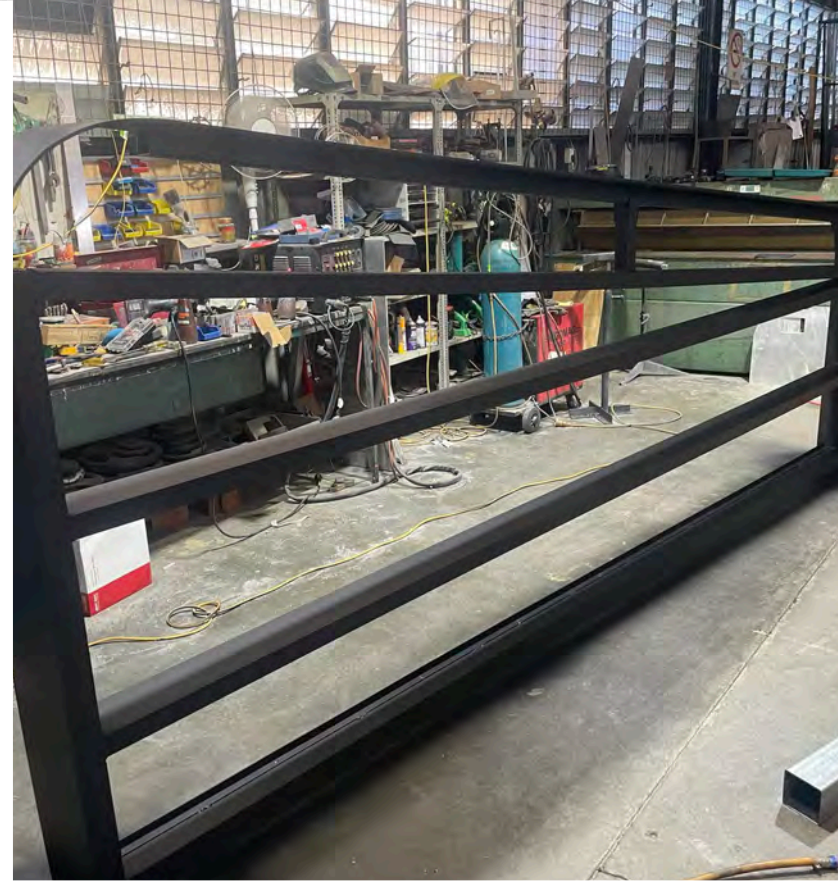

BRONZE

ricky

SFS

stick on signs

trotec

FABRICATION - GENERAL SIGNAGE

Banyan Hill Entry Statement
By: Brisbane Signs & Engraving

Birdsville Anzac Park Toilet Screens
By: Brisbane Signs & Engraving