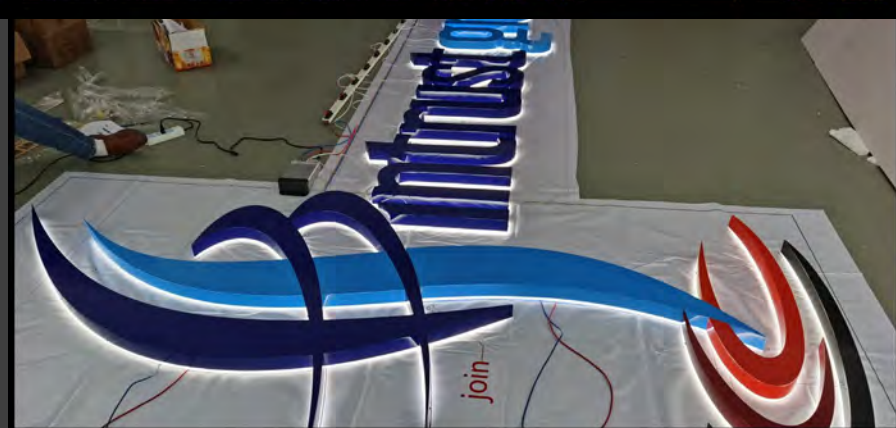

Intrust
By: STATUS SIGNS PTY LTD