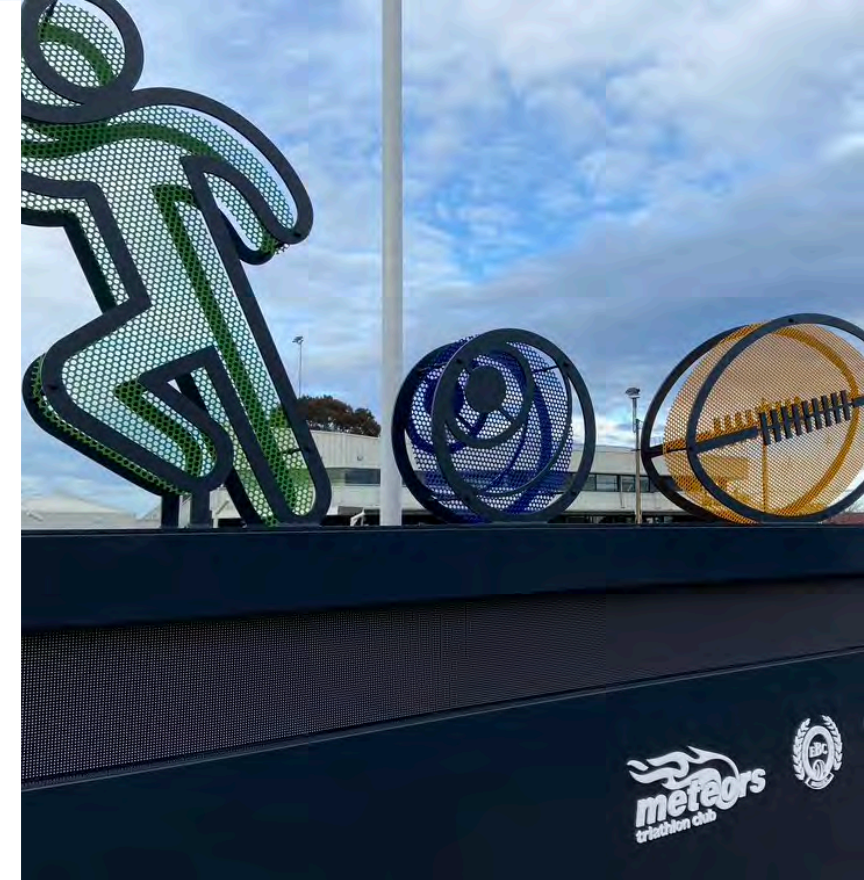

BRONZE

ricky

SFS

stick on signs

trotec

FABRICATION - GENERAL SIGNAGE

Banyan Hill Entry Statement
By: Brisbane Signs & Engraving

Birdsville Anzac Park Toilet Screens
By: Brisbane Signs & Engraving

Bungendore
By: Danthonia Designs

Burger Barn

By: STATUS SIGNS PTY LTD

Camilla
By: Kingman

Camilla Floor
By: Kingman

Catherine McAuley College
By: Danthonia Designs

CBUS Stadium Qld Government Signage
By: SS Signs