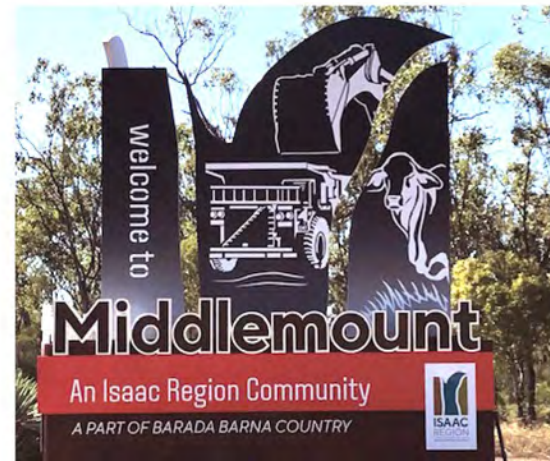

Margaret River
By: Danthonia Designs

Melbourne Uni - Level I.D.
By: Insigns

Mermaid Beach Tavern
By: Fremont

Middlemount
By: Danthonia Designs

Movenpick Hotel Building Lettering
By: Albert Smith Signs

Murdoch University MU Rebrand
By: Signs & Lines