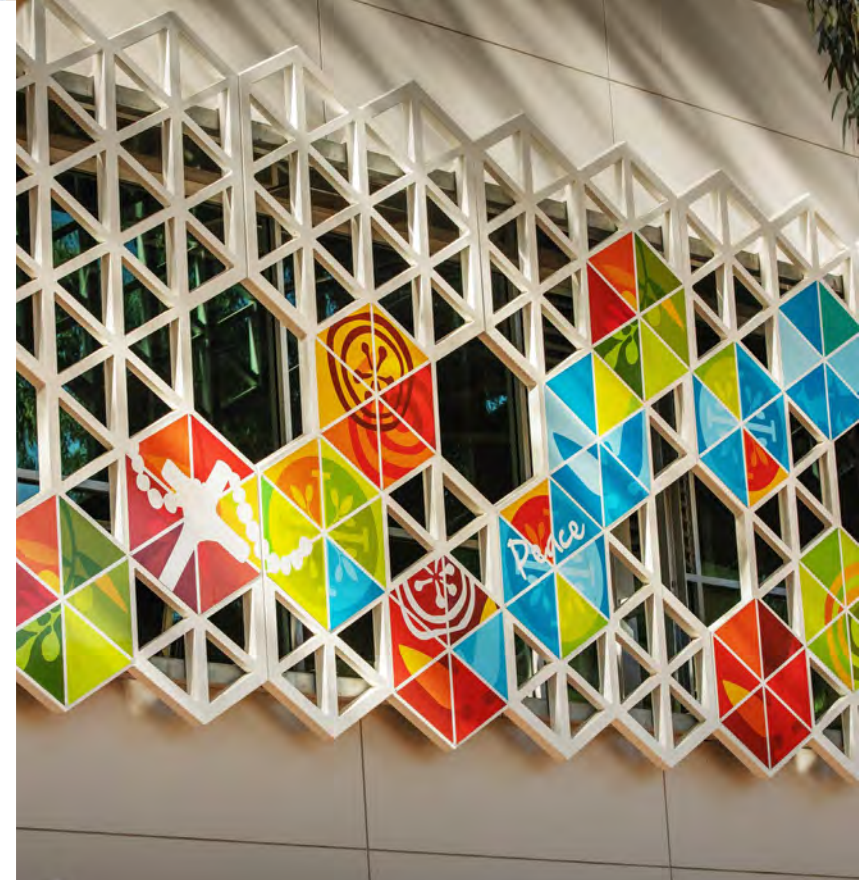

By: ecept

Pienza Display
By: Fremont

Preston Mosque - Ceiling Disc & Chandelier
By: Zimmermann Industries

Printed Shapes
By: Kingman

QUINTEN KENEHAN ACCESSIBLE PLAYSPACE

By: ecept