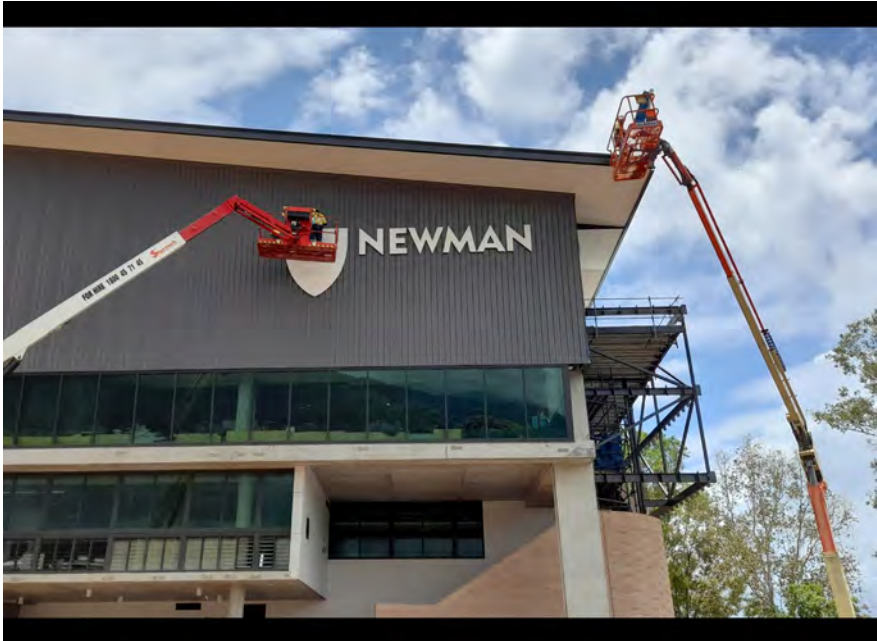

Murrumbidgee
By: Danthonia Designs

Newman Catholic College
By: STATUS SIGNS PTY LTD

Outer Northern Trade Training Centre
By: Danthonia Designs

Palm Cove Tavern
By: STATUS SIGNS PTY LTD

PAYINTHI BUILDING ENTRY SIGNAGE