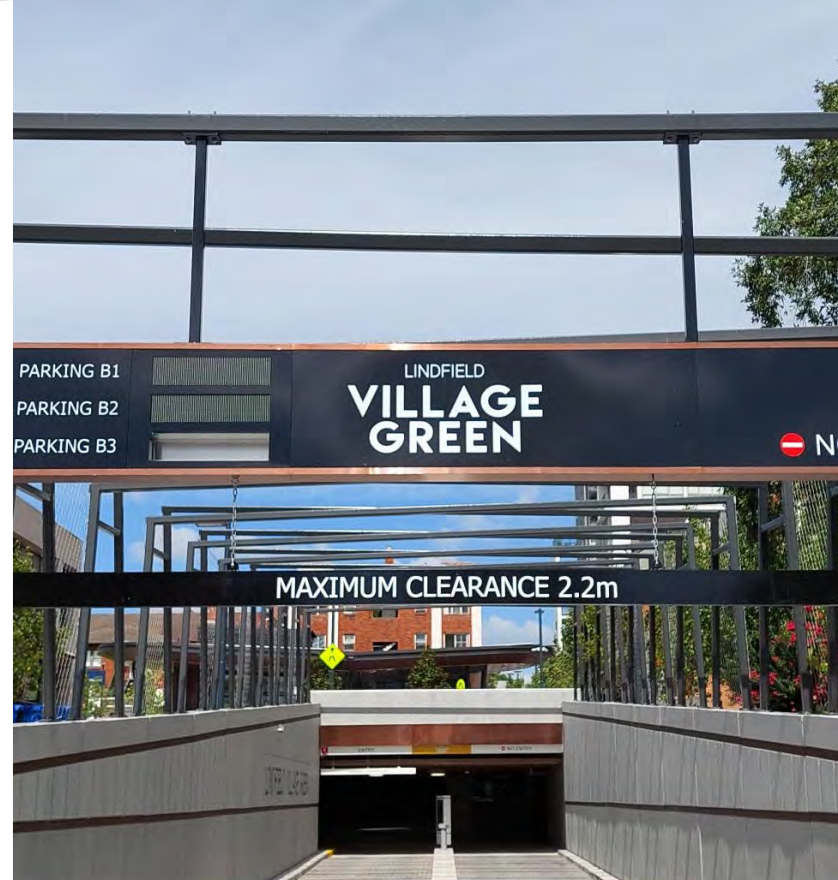

Karrinyup Shopping Centre

By: Kingman

La Pizza

By: STATUS SIGNS PTY LTD

Lean Learning Academy

By: Cunneen Signs

Linfield Village Green

By: Signcraft

Margaret River
By: Danthonia Designs

Melbourne Uni - Level I.D.
By: Insigns

Mermaid Beach Tavern
By: Fremont

Middlemount
By: Danthonia Designs

Movenpick Hotel Building Lettering
By: Albert Smith Signs

Murdoch University MU Rebrand
By: Signs & Lines