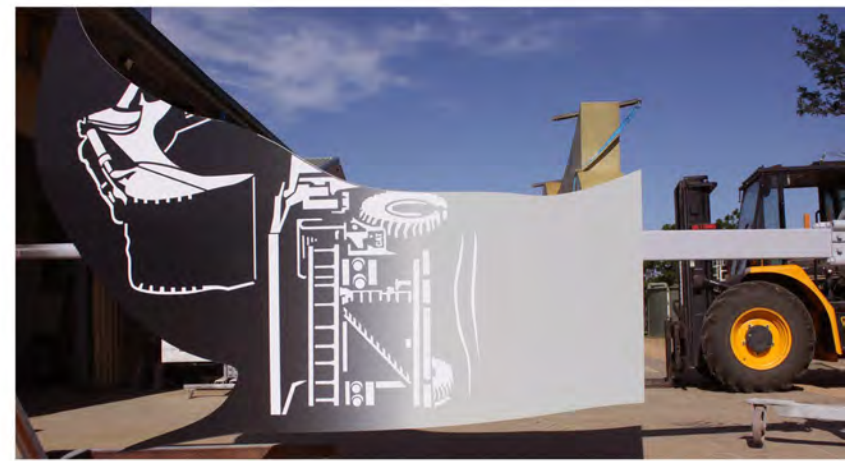

Margaret River
By: Danthonia Designs

Melbourne Uni - Level I.D.
By: Insigns

Mermaid Beach Tavern
By: Fremont

Middlemount
By: Danthonia Designs

Movenpick Hotel Building Lettering
By: Albert Smith Signs

Murdoch University MU Rebrand
By: Signs & Lines