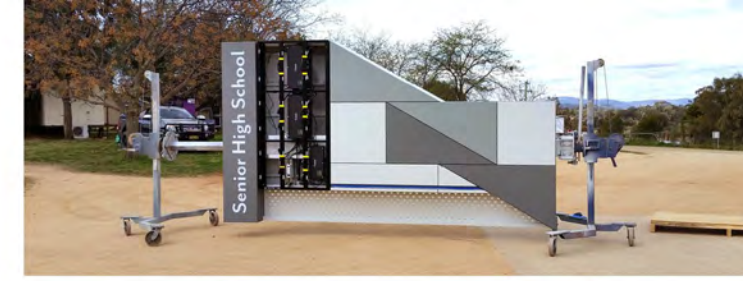

Margaret River
By: Danthonia Designs

Melbourne Uni - Level I.D.
By: Insigns

Mermaid Beach Tavern
By: Fremont

Middlemount
By: Danthonia Designs

Movenpick Hotel Building Lettering
By: Albert Smith Signs

Murdoch University MU Rebrand
By: Signs & Lines