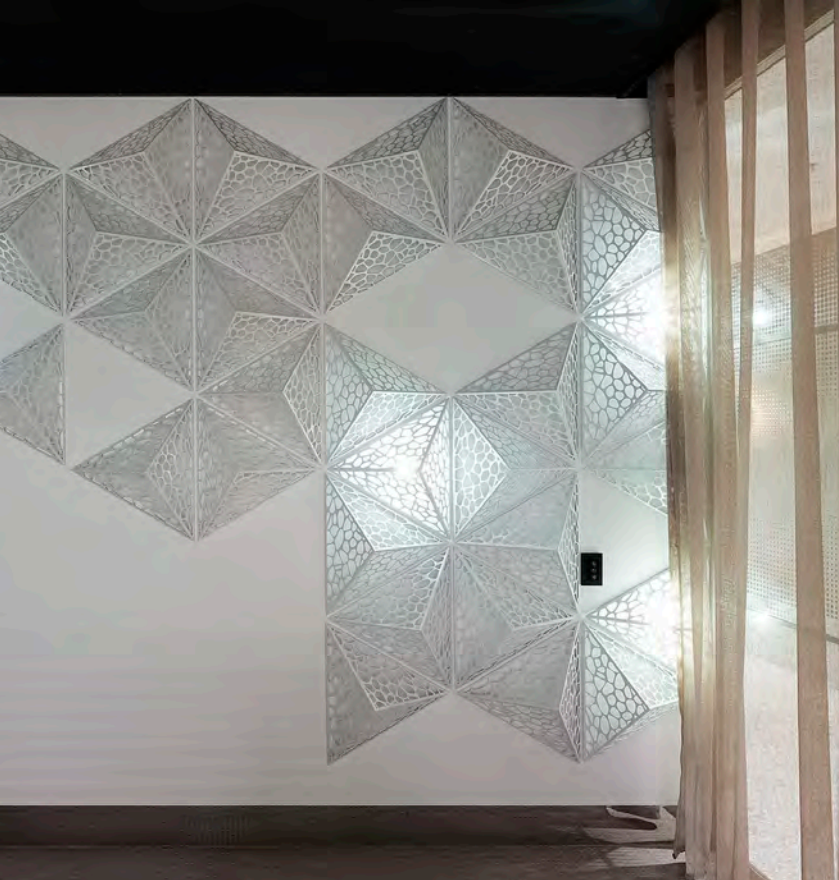

Preston Mosque - Ceiling Disc & Chandelier
By: Zimmermann Industries

Preston Mosque Qiblah
By: Zimmermann Industries

QUINTEN KENEHAN ACCESSIBLE PLAYSPACE

By:except

RBWH 3D Feature Walls
By: Albert Smith Signs