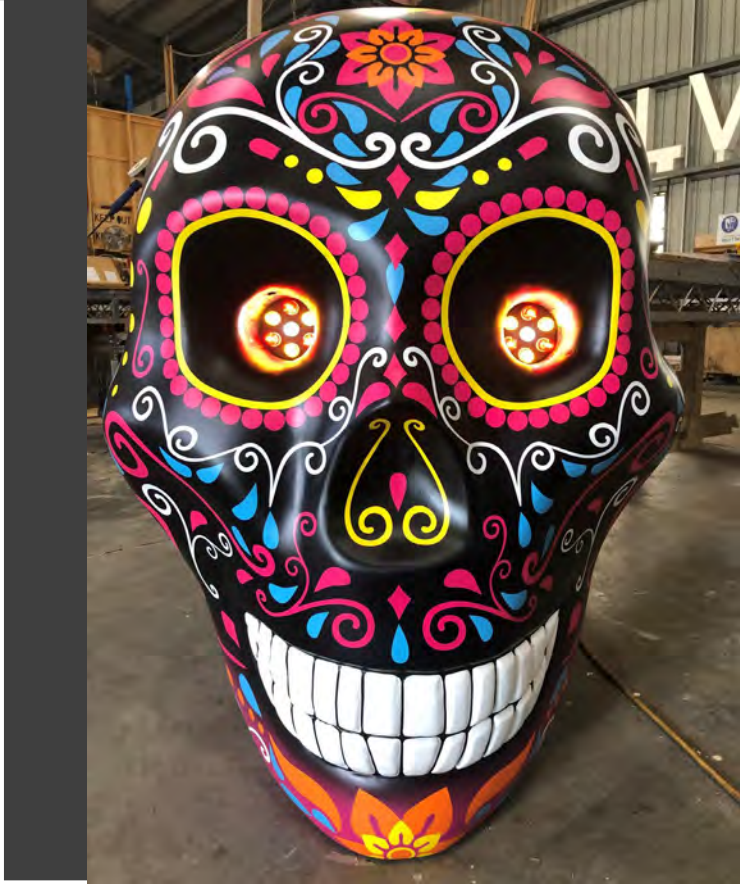

Luis Vuitton Chevron Wall
By: Thomas Creative

Lyric Theatre Box Office Screen
By: Thomas Creative

Mejico Restaurant Sydney -
Welcome Desk
By: Thomas Creative

Muscle Beach
By: Artcom Fabrication

Pee Wee Birds – Bulimba
by: Albert Smith Signs

Preston Mosque - Ceiling Disc & Chandelier
By: Zimmermann Industries

Preston Mosque Qiblah
By: Zimmermann Industries

QUINTEN KENEHAN ACCESSIBLE PLAYSPACE

By:except

RBWH 3D Feature Walls
By: Albert Smith Signs