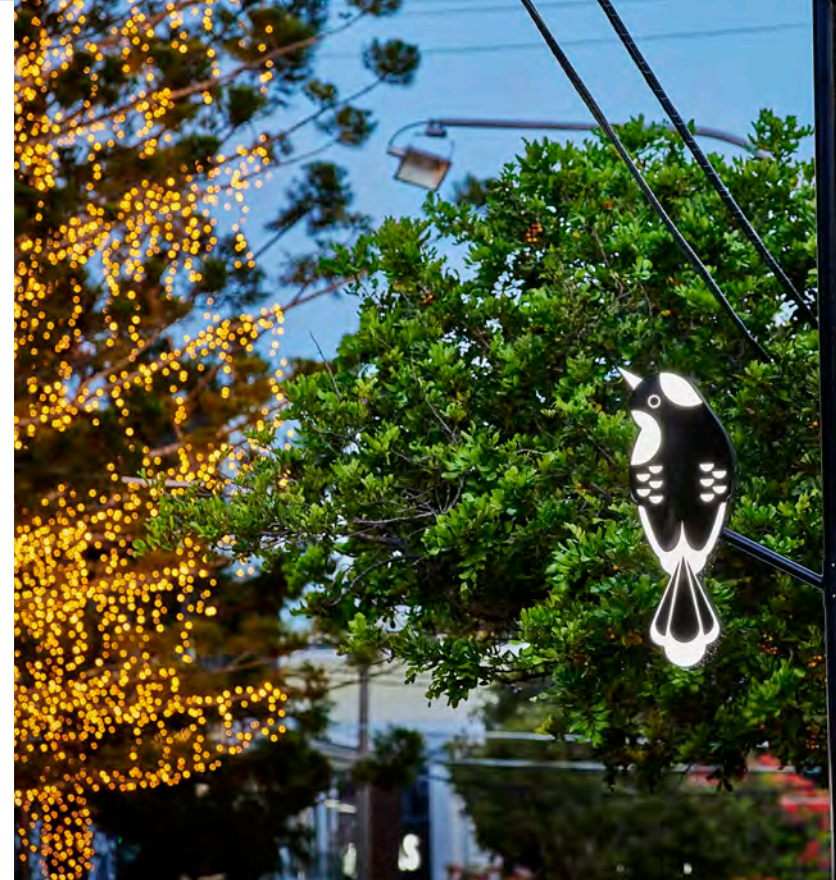

Luis Vuitton Chevron Wall
By: Thomas Creative

Lyric Theatre Box Office Screen
By: Thomas Creative

Mejico Restaurant Sydney -
Welcome Desk
By: Thomas Creative

Muscle Beach
By: Artcom Fabrication

Pee Wee Birds – Bulimba
by: Albert Smith Signs

Preston Mosque - Ceiling Disc & Chandelier
By: Zimmermann Industries

Preston Mosque Qiblah
By: Zimmermann Industries

QUINTEN KENEHAN ACCESSIBLE PLAYSPACE

By:except

RBWH 3D Feature Walls
By: Albert Smith Signs