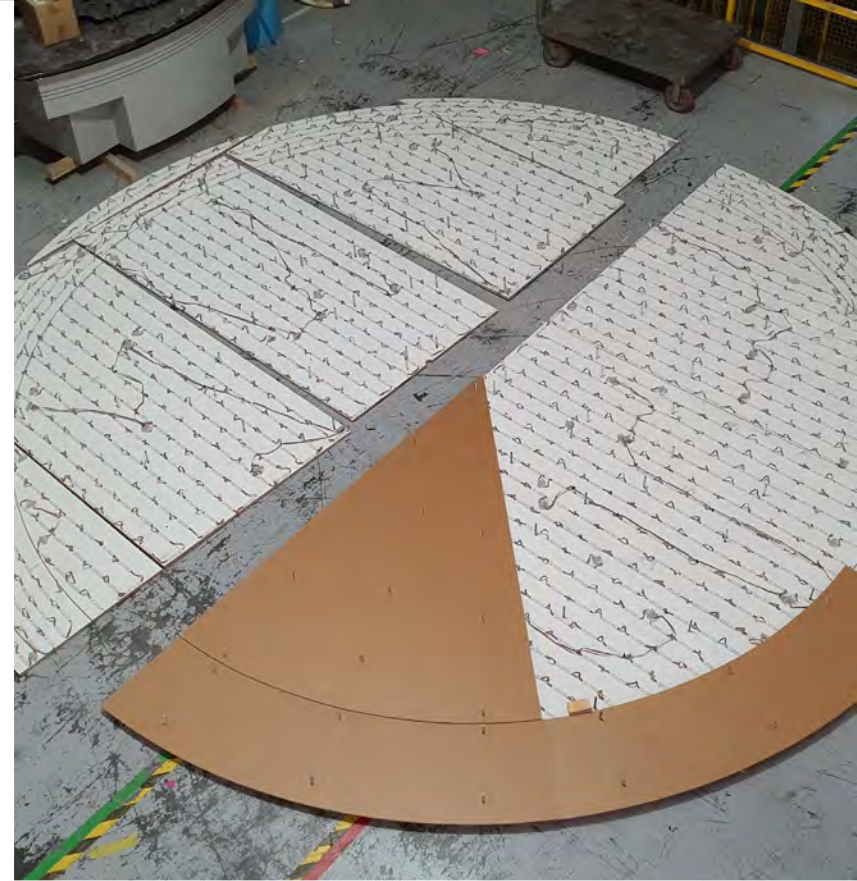

Luis Vuitton Chevron Wall
By: Thomas Creative

Lyric Theatre Box Office Screen
By: Thomas Creative

Mejico Restaurant Sydney -
Welcome Desk
By: Thomas Creative

Muscle Beach
By: Artcom Fabrication

Pee Wee Birds – Bulimba
by: Albert Smith Signs