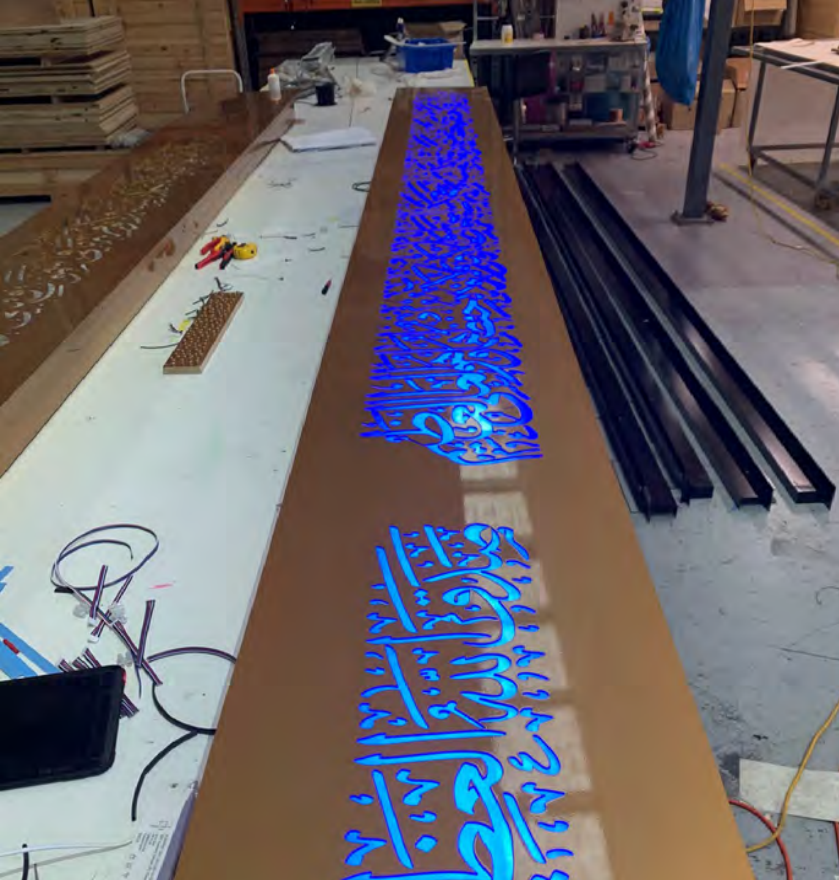

Luis Vuitton Chevron Wall
By: Thomas Creative

Lyric Theatre Box Office Screen
By: Thomas Creative

Mejico Restaurant Sydney -
Welcome Desk
By: Thomas Creative

Muscle Beach
By: Artcom Fabrication

Pee Wee Birds – Bulimba
by: Albert Smith Signs

Preston Mosque - Ceiling Disc & Chandelier
By: Zimmermann Industries

Preston Mosque Qiblah
By: Zimmermann Industries

QUINTEN KENEHAN ACCESSIBLE PLAYSPACE

By:except

RBWH 3D Feature Walls
By: Albert Smith Signs