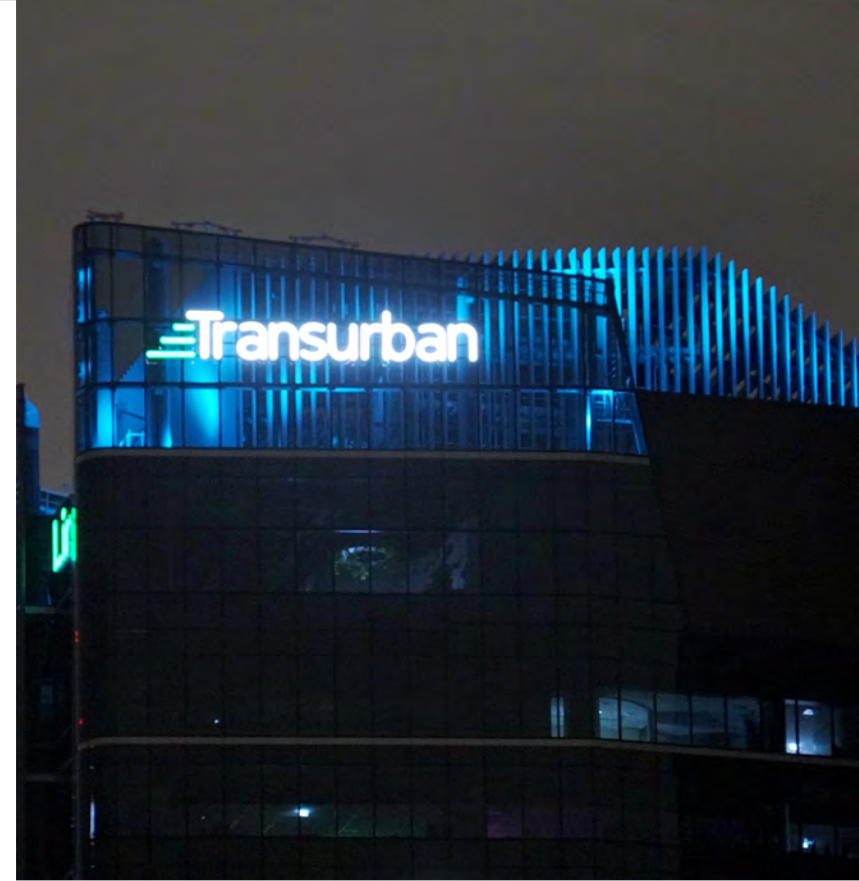

# Hollywood Hospital Sky Signs

By: Kingman

# Southern River Square Signage

## By: Signs & Lines

Southside Xpress  
By: STATUS SIGNS PTY LTD

The Switch  
By: Sign Here Signs Pty Ltd

The W Hotel  
By: Signcraft

Transurban and Linkt Sky Signage  
By: Albert Smith Signs

Urban Clock Tower  
By: Specialbuild Pty Ltd