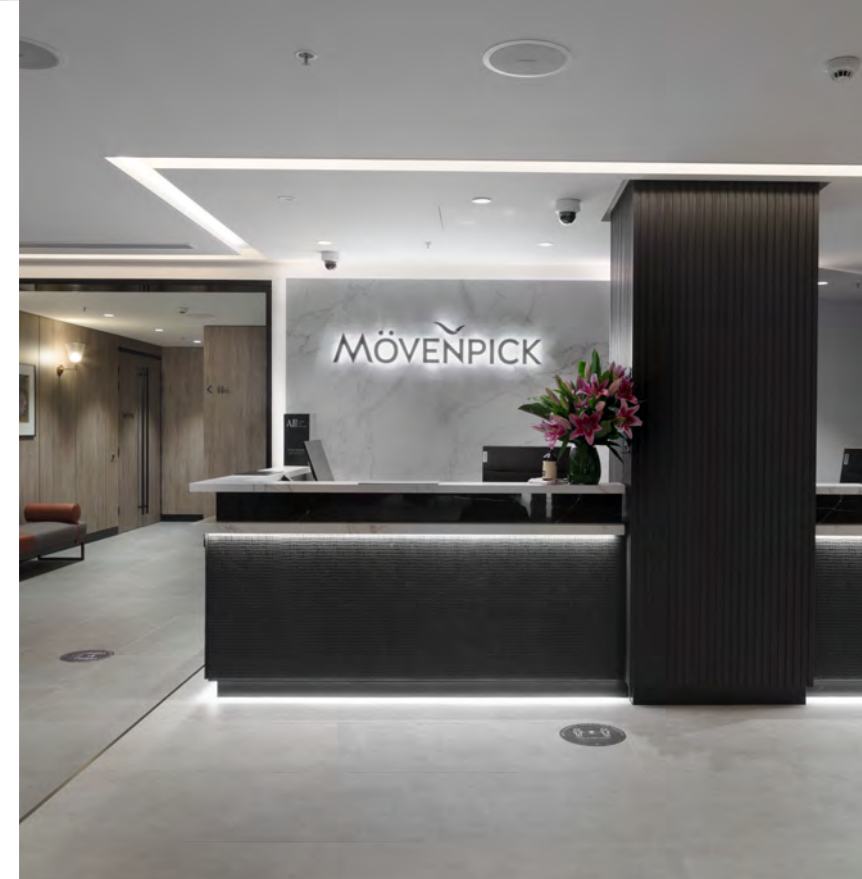

Movenpick Hotel Hobart
By: Albert Smith Signs