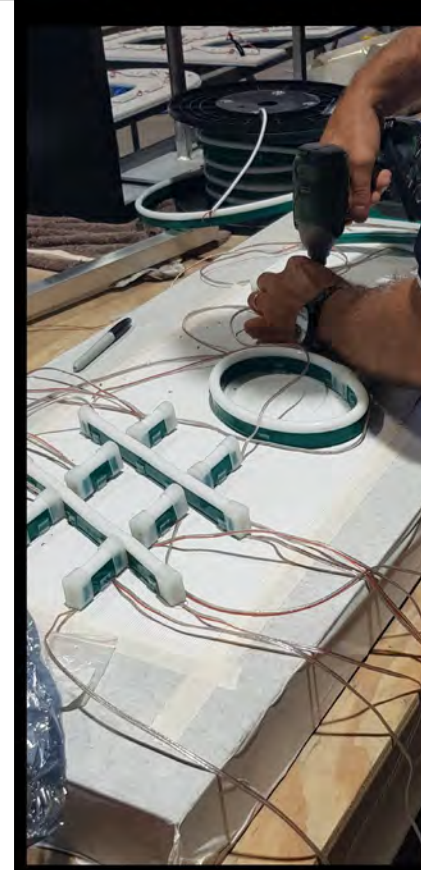

Oaks Neon Flex
By: STATUS SIGNS PTY LTD