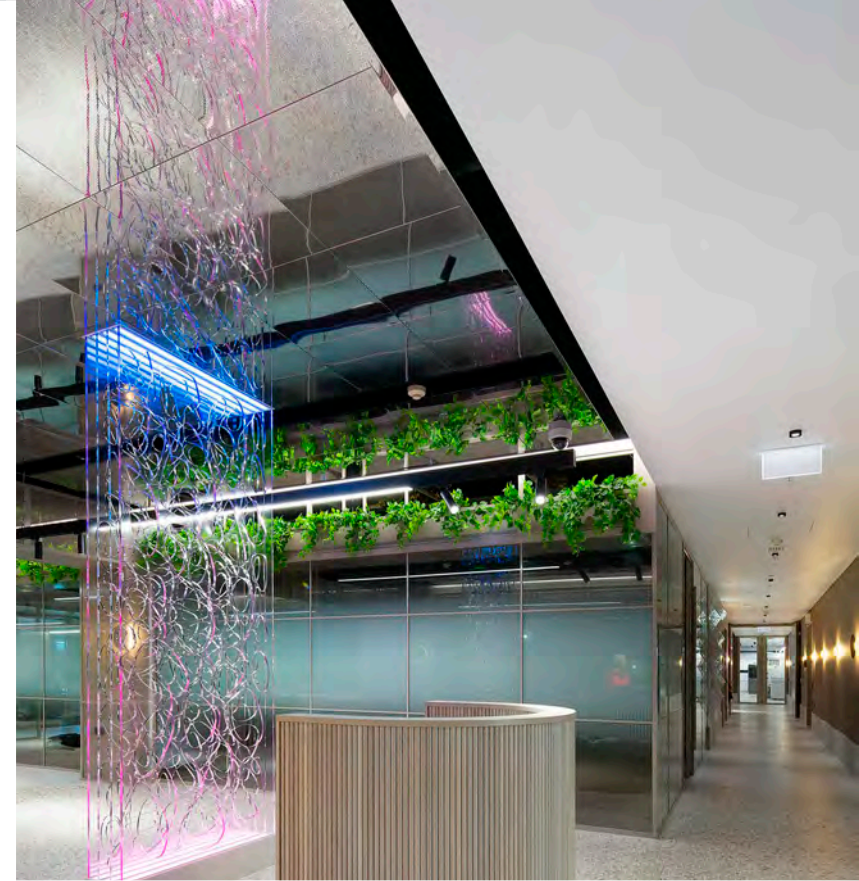

RBWH Light Feature
By: Albert Smith Signs

Spritz
By: Kingman

The Good Company
By: Kingman

The Star Super Yacht
By: Thomas Creative

The Switch
By: Sign Here Signs

Toowoomba State High School
By: Danthonia Designs