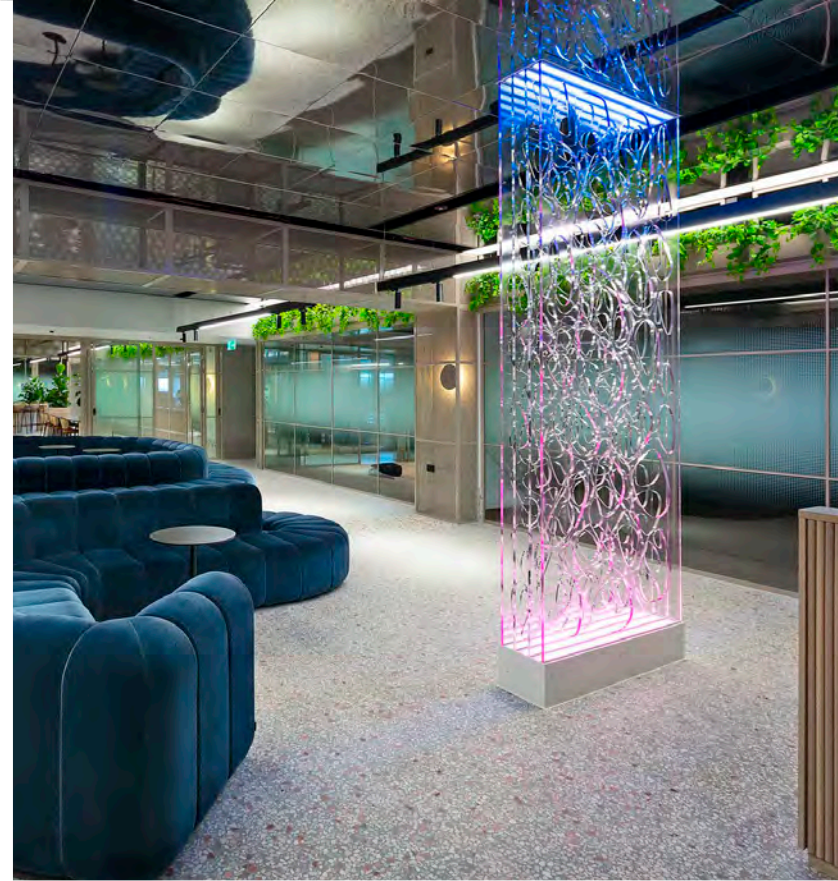

RBWH Light Feature
By: Albert Smith Signs

Spritz
By: Kingman

The Good Company
By: Kingman

The Star Super Yacht
By: Thomas Creative

The Switch
By: Sign Here Signs

Toowoomba State High School
By: Danthonia Designs