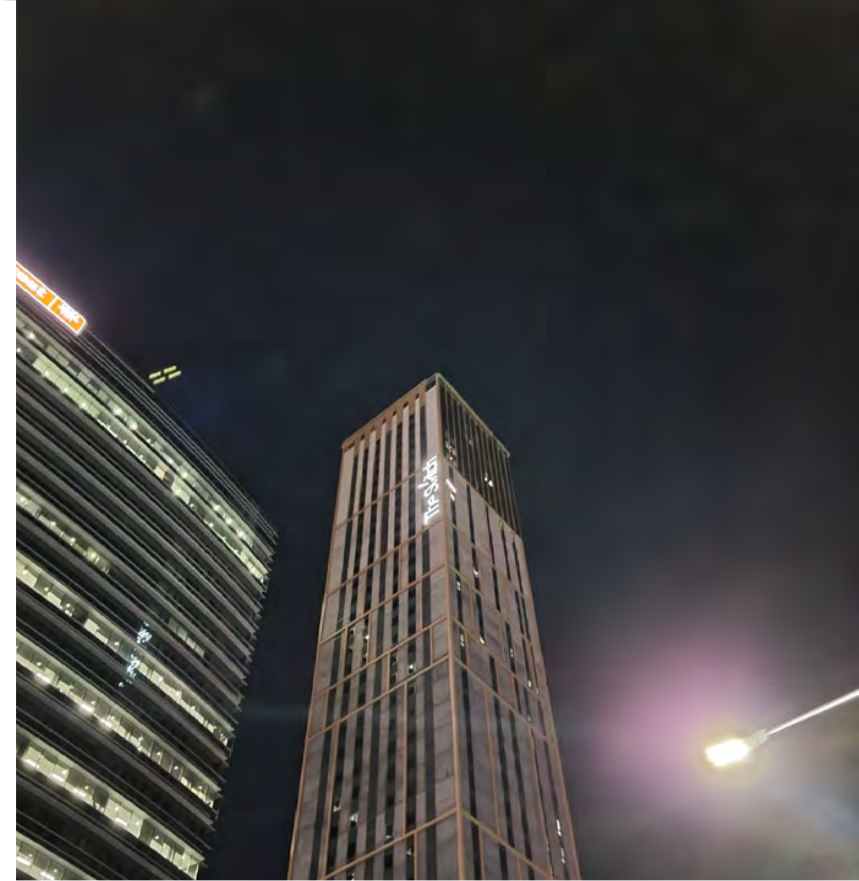

The Switch

By: Sign Here Signs Pty Ltd