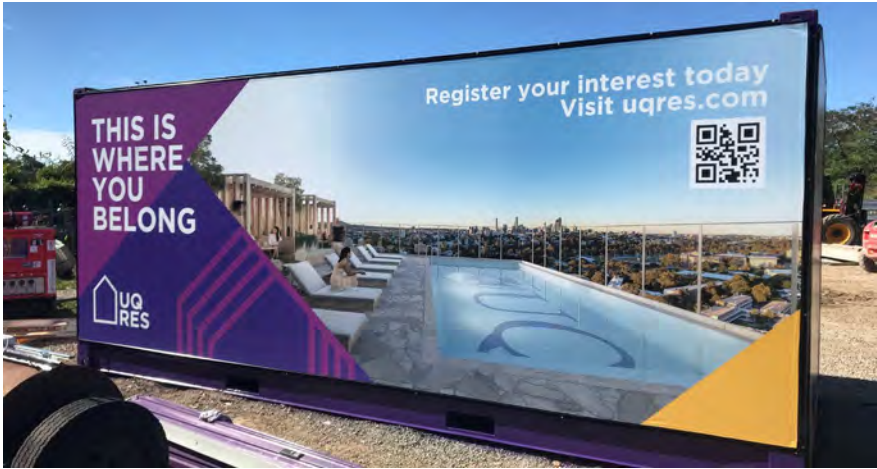

Snap Fitness Yeppoon
By: SS Signs

Sydney Motorsport Park | PMY
By: CV Media & Signage

Tesla Southport
By: SS Signs

The Switch

By: Sign Here Signs Pty Ltd

The W Hotel
By: Signcraft

Transforming 'The Ghan'
By: Signageworld