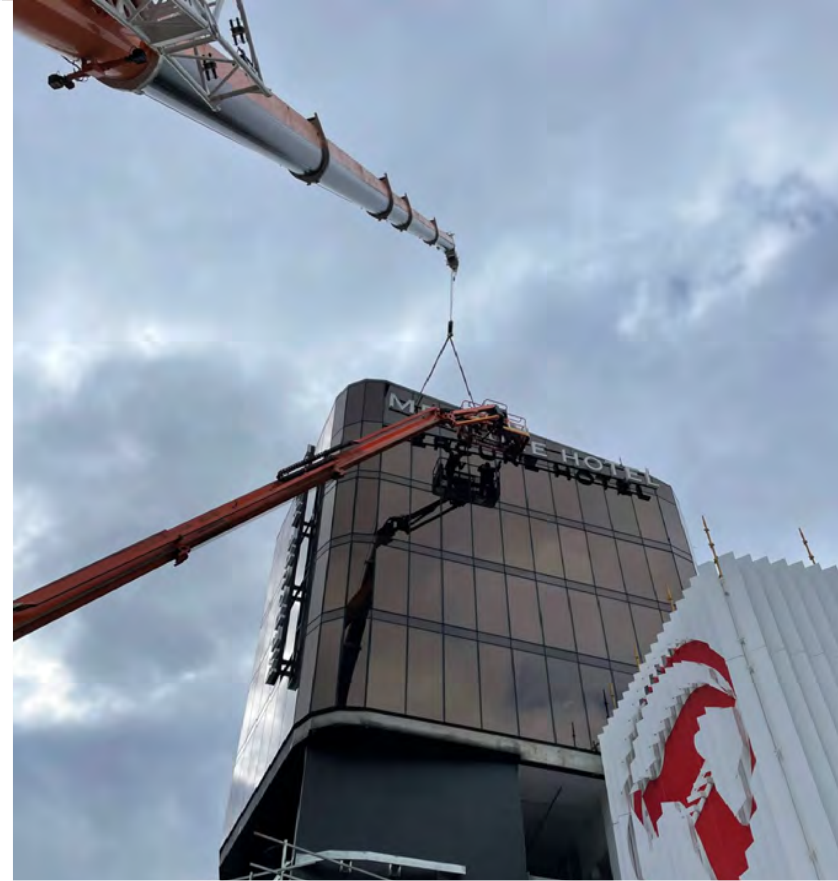

Mercure Hotel – Doncaster
By: Signcraft