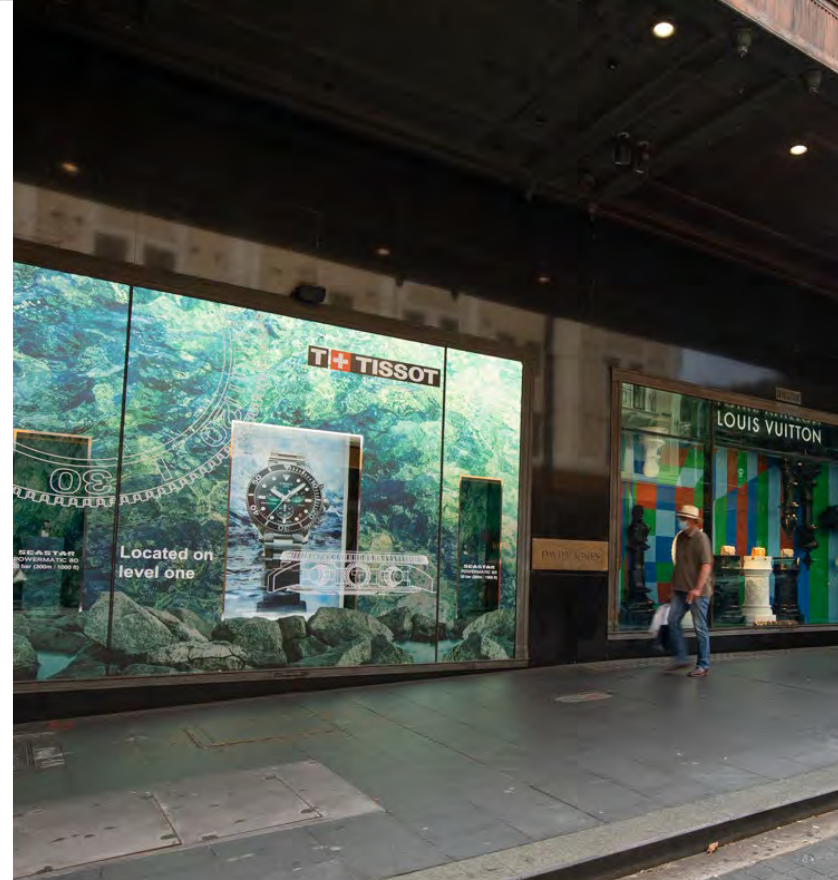

Rice Furniture Windows - Oneway Vision
By: SS Signs

Rolex Boutique

By: ImageBox Group

Swatch Peanuts
By: ImageBox

The Elford By: Kingman

Tissot - David Jones Seastar Window Campaign
By: ImageBox

Transforming 'The Ghan'
By: Signageworld

Waalitj Large Format Mural
By: Signman

Wine Barrel Art
By: Magnum Signs