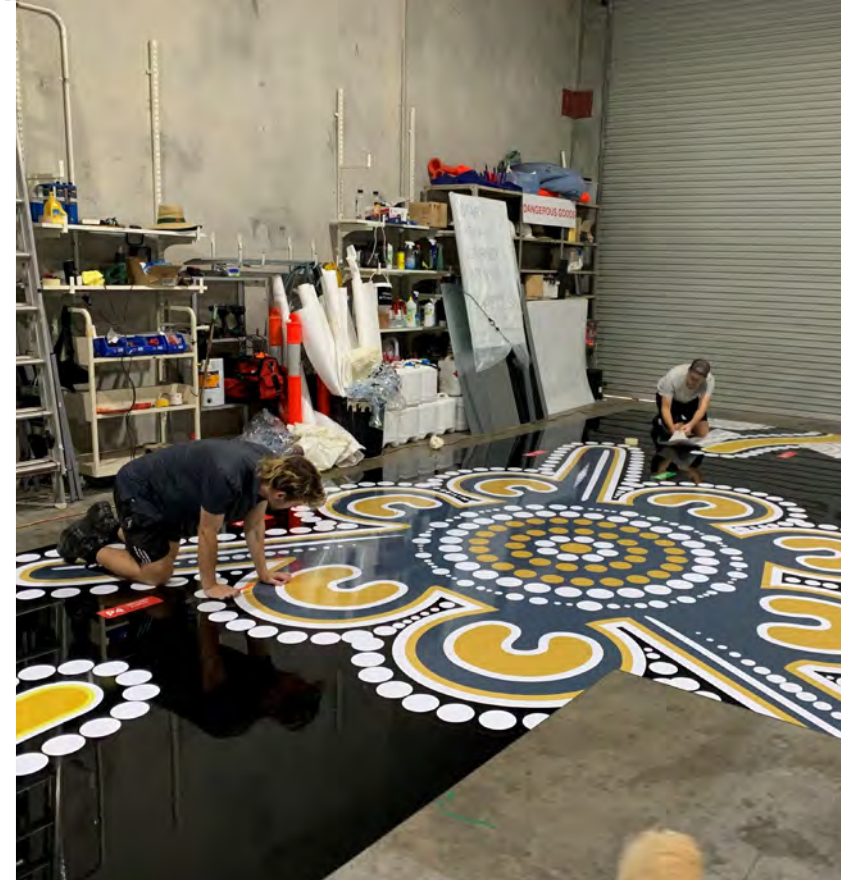

Rice Furniture Windows - Oneway Vision
By: SS Signs

Rolex Boutique

By: ImageBox Group

Swatch Peanuts
By: ImageBox

The Elford By: Kingman

Tissot - David Jones Seastar Window Campaign
By: ImageBox

Transforming 'The Ghan'
By: Signageworld

Waalitj Large Format Mural
By: Signman

Wine Barrel Art
By: Magnum Signs