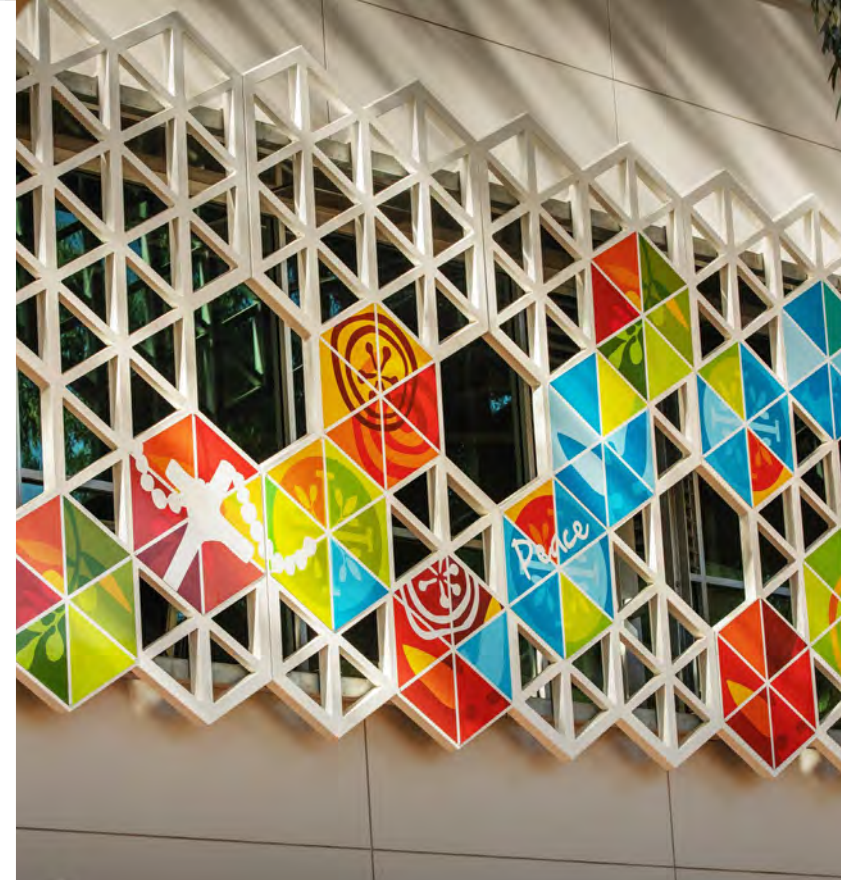

Murrumbidgee
By: Danthonia Designs

Printed Shapes
By: Kingman

Radiant Life College Wall Graphic
By: STATUS SIGNS PTY LTD

Redland Bay Village Shopping Centre Wall Wrap
By: SS Signs

RENEWAL SA HEAD OFFICE
By: ecept

Rice Furniture Windows - Oneway Vision
By: SS Signs

Rolex Boutique

By: ImageBox Group

Swatch Peanuts
By: ImageBox

The Elford By: Kingman

Tissot - David Jones Seastar Window Campaign
By: ImageBox

Transforming 'The Ghan'
By: Signageworld

Waalitj Large Format Mural
By: Signman

Wine Barrel Art
By: Magnum Signs