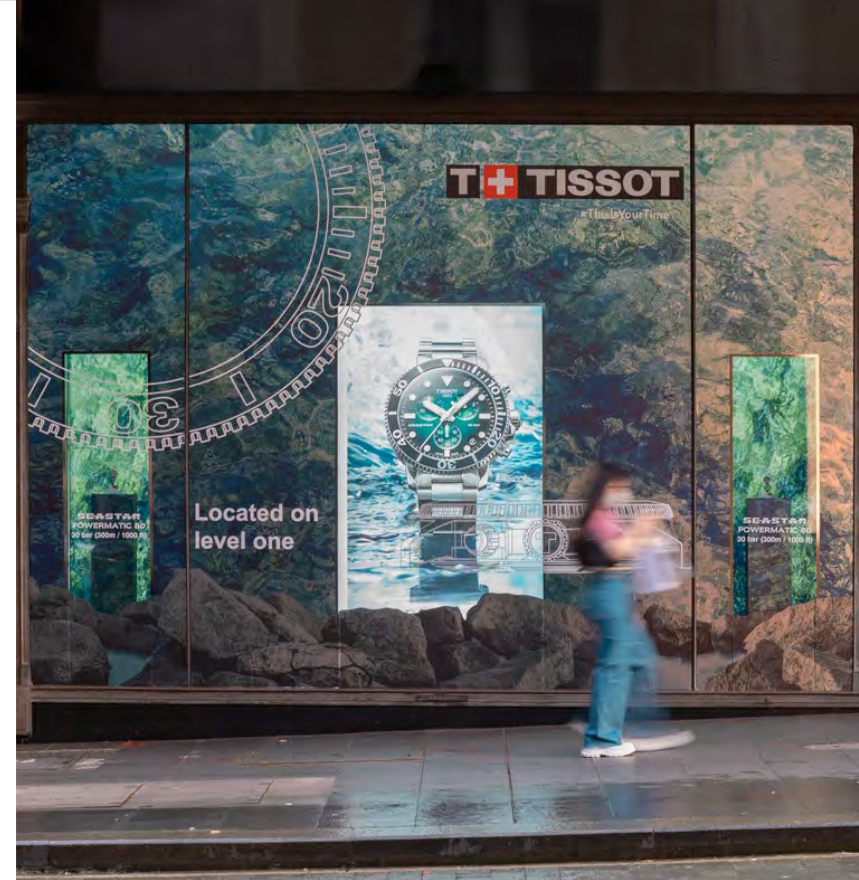

Rice Furniture Windows - Oneway Vision
By: SS Signs

Rolex Boutique

By: ImageBox Group

Swatch Peanuts
By: ImageBox

The Elford By: Kingman

Tissot - David Jones Seastar Window Campaign
By: ImageBox

Transforming 'The Ghan'
By: Signageworld

Waalitj Large Format Mural
By: Signman

Wine Barrel Art
By: Magnum Signs