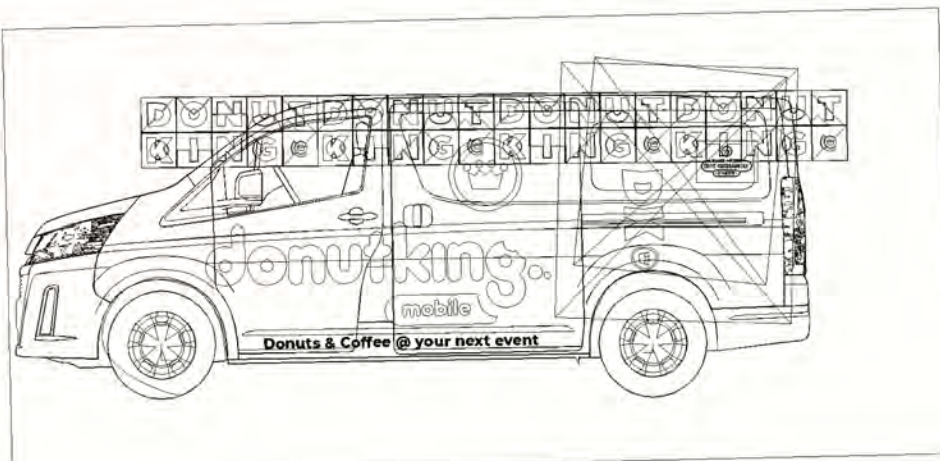

By: Sign Up Fleet

Allied Management Flagship
Vehicle
By: Up Fleet

Ambulance Station Hotel
By: Fremont

Artwork embedded into concrete
By: ecept

Bancroft donor wall
By: Bailey Print Group

Banner
Mural
By: Sign Here
Signs Pty Ltd

ENTRANCE SIGN

Bethanie Warwick
By: Signman

Blue Skys Book Shop
By: Sign Hub

Brookfield Place By: Kingman

City of Marion Sports Precinct
By: ecept

DARLINGTON UPGRADE WAYFINDING SIGNAGE

By: ecept

DONUTS EVERYWHERE
By: LIBERTY SIGNS

Drayton State School
By: Danthonia Designs

Specifications (mm)

Blue gradient panel	810 x 2310
Wave & Logo panel	1020 x 2930
"East Fremantle" Letters	280 tall
Welcome panel	350 x 1975
Logo	745 x 795
"Welcome" Letters	170 tall
"Town of" Letters	100 tall
Overall Width	1675
Overall Height	3700
Siders	Single-sided
Legible Distance:	95m (East Fremantle)
	55m (Welcome)
	40m (Town of)