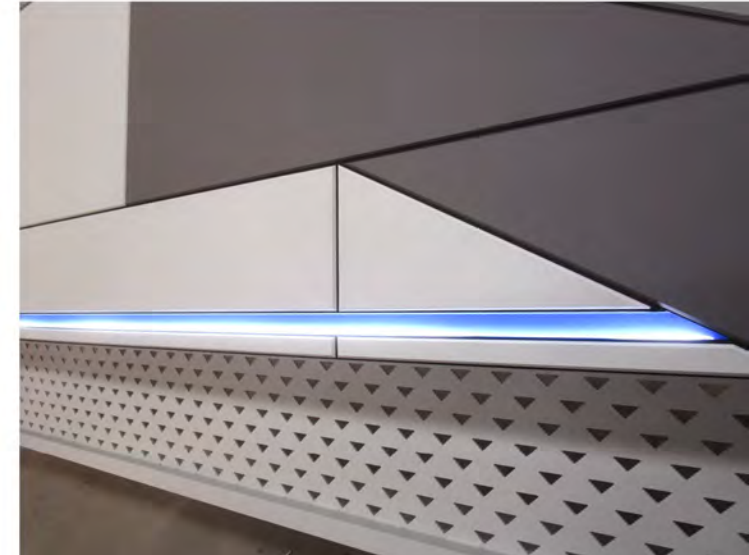

Margaret River
By: Danthonia Designs