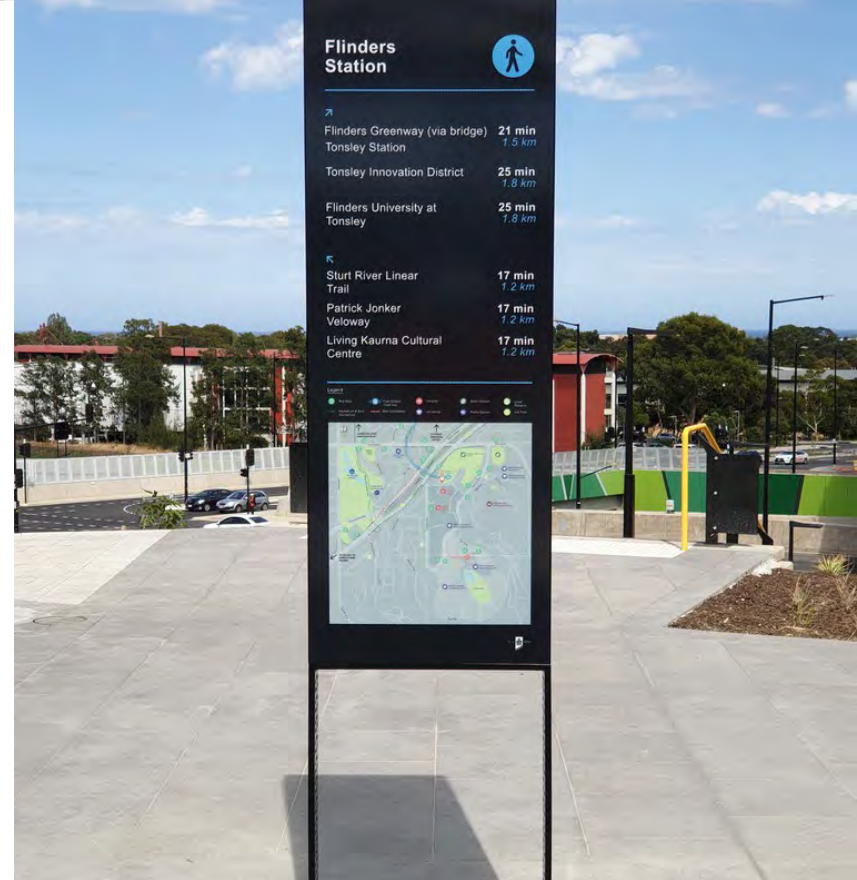

By: Sign Up Fleet

Allied Management Flagship
Vehicle
By: Up Fleet

Ambulance Station Hotel
By: Fremont

Artwork embedded into concrete
By: ecept

Bancroft donor wall
By: Bailey Print Group

Banner
Mural
By: Sign Here
Signs Pty Ltd

ENTRANCE SIGN

Bethanie Warwick
By: Signman

Blue Skys Book Shop
By: Sign Hub

Brookfield Place By: Kingman

City of Marion Sports Precinct
By: ecept

DARLINGTON UPGRADE WAYFINDING SIGNAGE

By: ecept

DONUTS EVERYWHERE
By: LIBERTY SIGNS

Drayton State School
By: Danthonia Designs

Specifications (mm)

Blue gradient panel	810 x 2310
Wave & Logo panel	1020 x 2930
"East Fremantle" Letters	280 tall
Welcome panel	350 x 1975
Logo	745 x 795
"Welcome" Letters	170 tall
"Town of" Letters	100 tall
Overall Width	1675
Overall Height	3700
Siders	Single-sided
Legible Distance:	95m (East Fremantle)
	55m (Welcome)
	40m (Town of)

Colours

Dulux Vivid White

East Fremantle
By: Danthonia Designs

Gateway to Cape York
 By: STATUS SIGNS PTY LTD

GOODS SHED precinct & Quest Apartments Ballarat Station By: Insigns

Service

Learning

Integrity