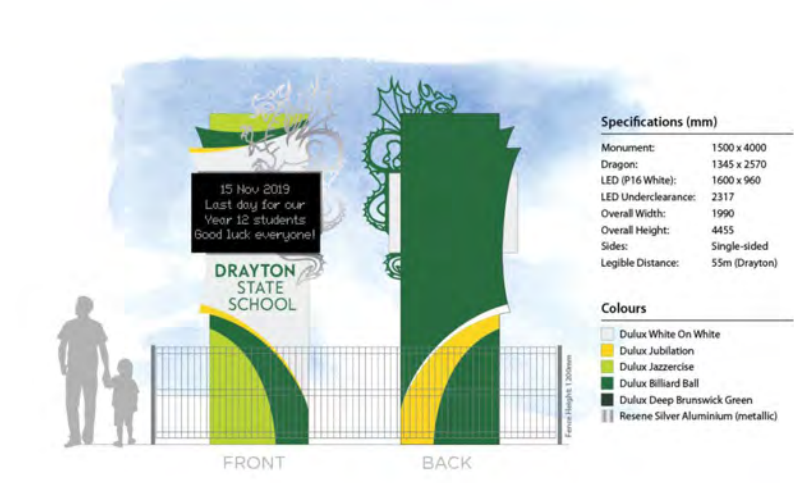

ENTRANCE SIGN

Bethanie Warwick
By: Signman

Blue Skys Book Shop
By: Sign Hub

Brookfield Place By: Kingman

City of Marion Sports Precinct
By: ecept

DARLINGTON UPGRADE WAYFINDING SIGNAGE

By: ecept

DONUTS EVERYWHERE
By: LIBERTY SIGNS

Drayton State School
By: Danthonia Designs

Specifications (mm)

Blue gradient panel	810 x 2310
Wave & Logo panel	1020 x 2930
"East Fremantle" Letters	280 tall
Welcome panel	350 x 1975
Logo	745 x 795
"Welcome" Letters	170 tall
"Town of" Letters	100 tall
Overall Width	1675
Overall Height	3700
Siders	Single-sided
Legible Distance:	95m (East Fremantle)
	55m (Welcome)
	40m (Town of)

Community

Commitment

Harvest Totems
By: Danthonia Designs

Louis Vuitton - Virgil Abloh Pop Up Sydney
By: Grafico Group Pty. Ltd.

Specifications (mm)

Monument:	2350 x 5000
Senior High Letters (illuminated):	175 Tall
Margaret Letters (illuminated):	205 Tall
Blue Stripe:	30 x 1975
*(recessed, neon tube lighting on one vertical edge)	
LED (P6.67 Full Colour):	1920 x 960
LED Underclearance:	2875
Overall Width:	2350
Overall Height:	5000
Sides:	Single-sided
Legible Distance:	75m (Margaret) 65m (Senior)