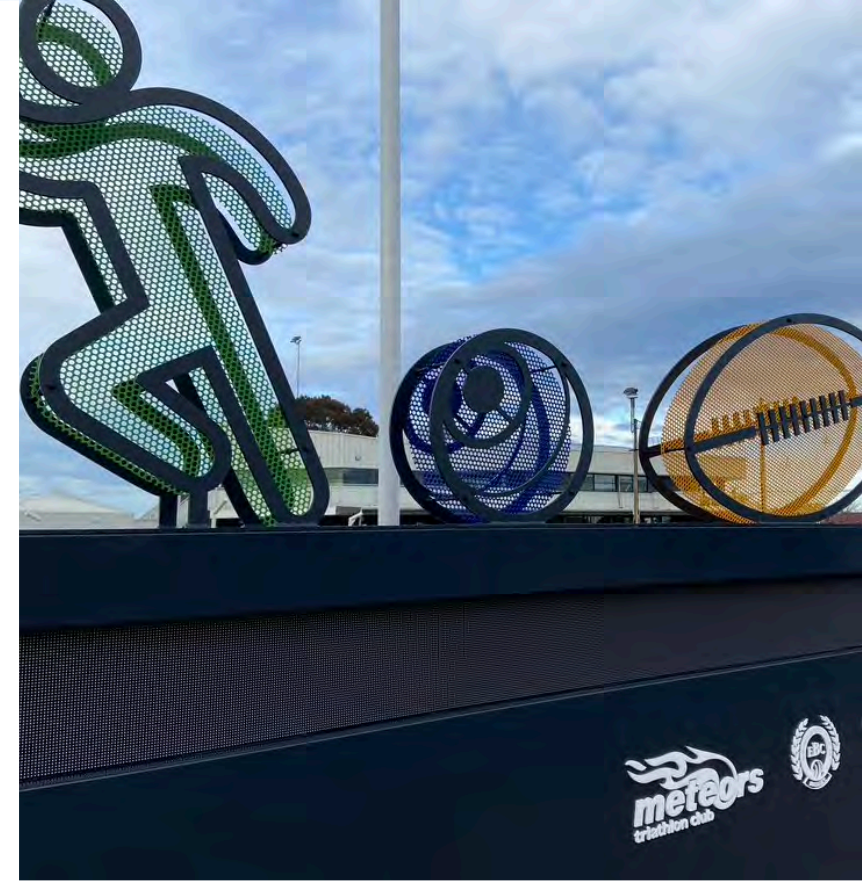

By: Sign Up Fleet

Allied Management Flagship
Vehicle
By: Up Fleet

Ambulance Station Hotel
By: Fremont

Artwork embedded into concrete
By: ecept

Bancroft donor wall
By: Bailey Print Group

Banner
Mural
By: Sign Here
Signs Pty Ltd

ENTRANCE SIGN

Bethanie Warwick
By: Signman

Blue Skys Book Shop
By: Sign Hub

Brookfield Place By: Kingman

City of Marion Sports Precinct
By: ecept

DARLINGTON UPGRADE WAYFINDING SIGNAGE

By: ecept

DONUTS EVERYWHERE
By: LIBERTY SIGNS

Drayton State School
By: Danthonia Designs

Specifications (mm)

Blue gradient panel	810 x 2310
Wave & Logo panel	1020 x 2930
"East Fremantle" Letters	280 tall
Welcome panel	350 x 1975
Logo	745 x 795
"Welcome" Letters	170 tall
"Town of" Letters	100 tall
Overall Width	1675
Overall Height	3700
Siders	Single-sided
Legible Distance:	95m (East Fremantle)
	55m (Welcome)
	40m (Town of)

Community

Commitment

Harvest Totems
By: Danthonia Designs

Louis Vuitton - Virgil Abloh Pop Up Sydney
By: Grafico Group Pty. Ltd.

Specifications (mm)

Monument:	2350 x 5000
Senior High Letters (illuminated):	175 Tall
Margaret Letters (illuminated):	205 Tall
Blue Stripe:	30 x 1975
*(recessed, neon tube lighting on one vertical edge)	
LED (P6.67 Full Colour):	1920 x 960
LED Underclearance:	2875
Overall Width:	2350
Overall Height:	5000
Sides:	Single-sided
Legible Distance:	75m (Margaret) 65m (Senior)