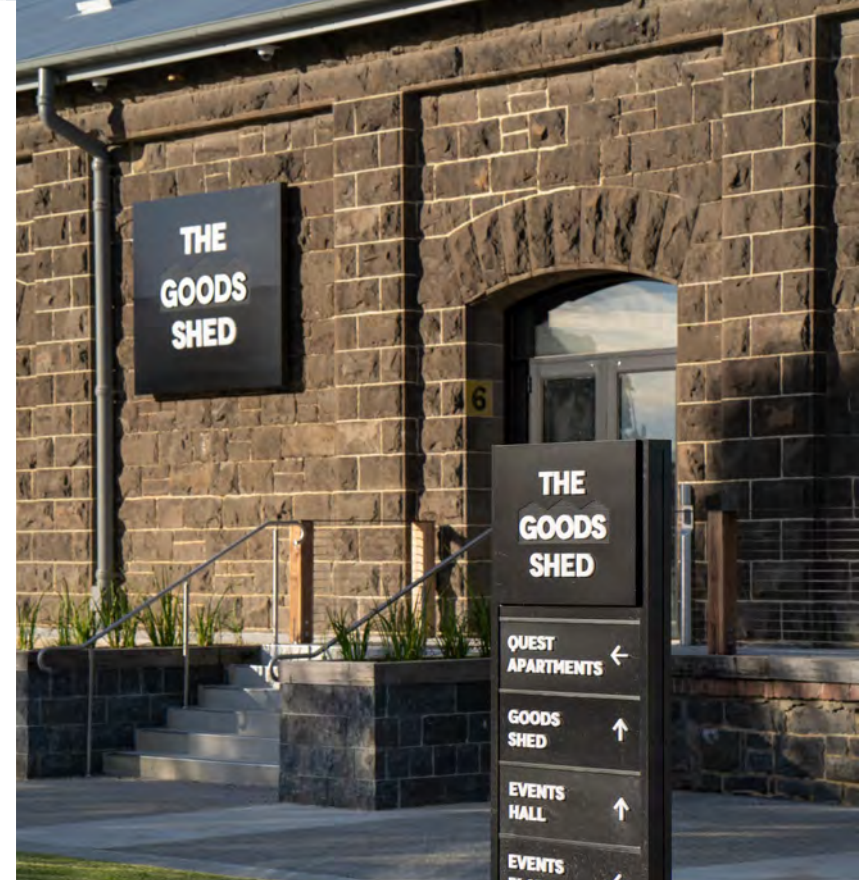

Colours

Dulux Vivid White

East Fremantle
By: Danthonia Designs

Gateway to Cape York
 By: STATUS SIGNS PTY LTD

GOODS SHED precinct & Quest Apartments Ballarat Station By: Insigns

Service

Learning

Integrity