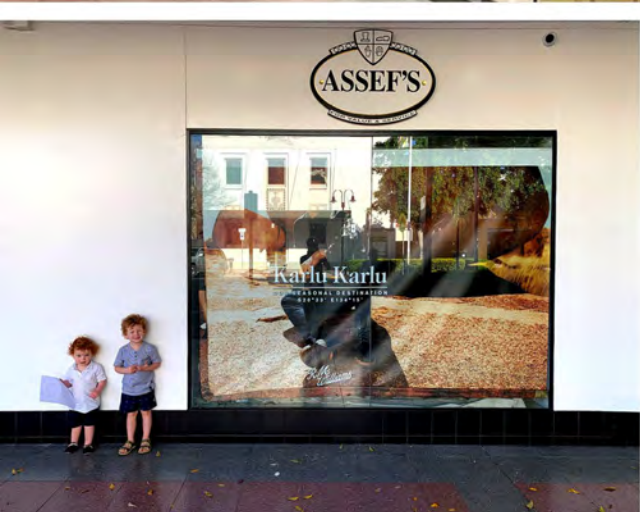

2022 National Sign & Graphics Awards

PROUDLY SPONSORED BY:

DIAMOND

GOLD

SILVER

BRONZE

RETAIL SIGN PACKAGE - TOTAL SHOP FIT OUT

Amcal Cannon Hill
By: SS Signs

AMX Cairns
By: SS Signs

AMX Cairns
By: SS Signs

AMX Mackay
By: SS Signs

Assef's
By: Danthonia Designs

BRAIN HUB Retail Premises Business Signage
By: Signco Manufacturing Pty Ltd

Cairns Esplanade Dining Precinct
By: STATUS SIGNS PTY LTD