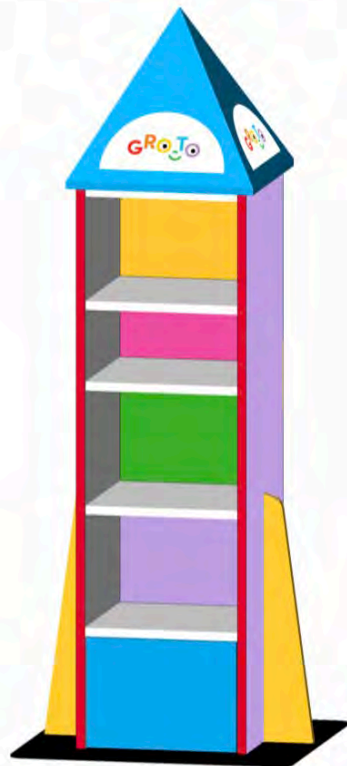

AMX Cairns
By: SS Signs

AMX Cairns
By: SS Signs

AMX Mackay
By: SS Signs

Assef's
By: Danthonia Designs

BRAIN HUB Retail Premises Business Signage
By: Signco Manufacturing Pty Ltd

Cairns Esplanade Dining Precinct
By: STATUS SIGNS PTY LTD

Cowch Dessert and Cocktail Bar
Broadbeach
By: Neon Signs Australia P/L

Flight Club
By: Kingman Visual

- PMS 299 C
- PMS 185 C
- PMS 123 C
- PMS 212 C
- PMS 361 C
- PMS 2567 C
- PMS Process Black C

5 Back Scale: 1:20

6 Isometric

7 Isometric

Gro-To Product Display

By: Thomas Creative

Karrinyup Seafood
By: Sign Here Signs

Louis Vuitton - Virgil Abloh Pop Up Sydney
By: Grafico Group Pty. Ltd.

Mecca, Gowings Building, Sydney CBD
By: Zimmermann Industries