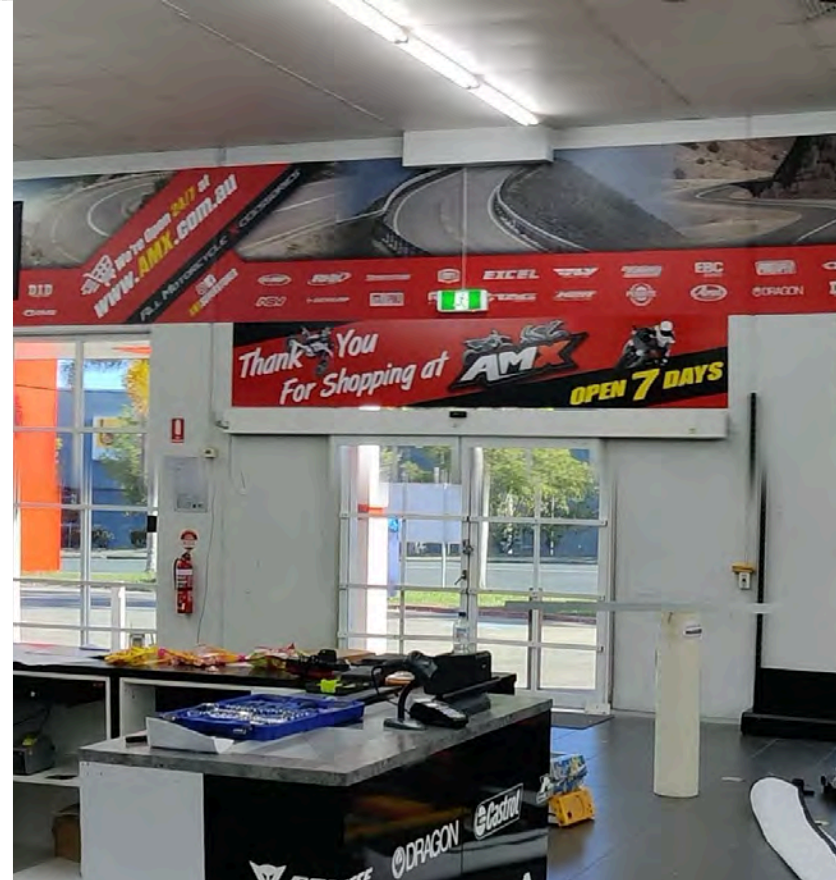

AMX Cairns
By: SS Signs

AMX Mackay
By: SS Signs