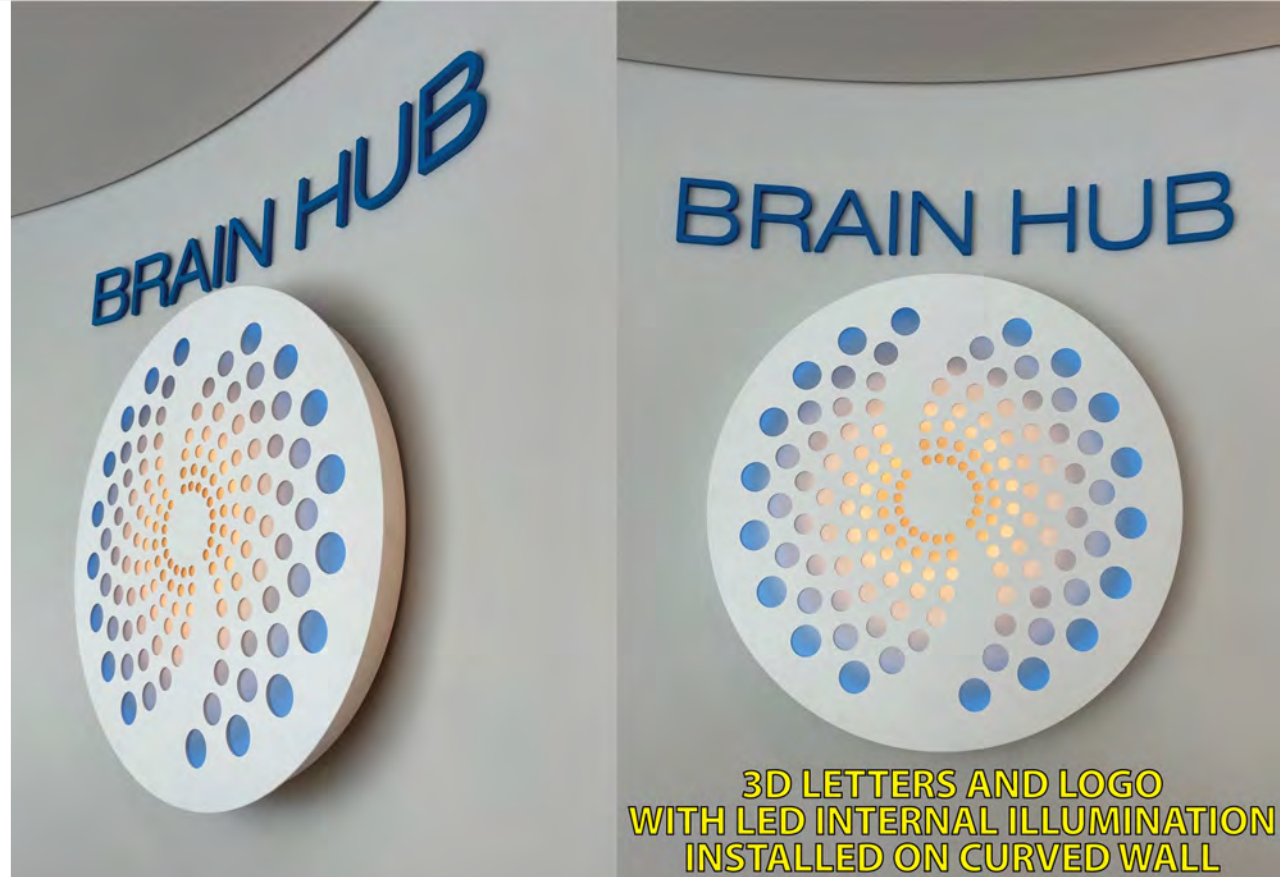

BRAIN HUB Retail Premises Business Signage
By: Signco Manufacturing Pty Ltd