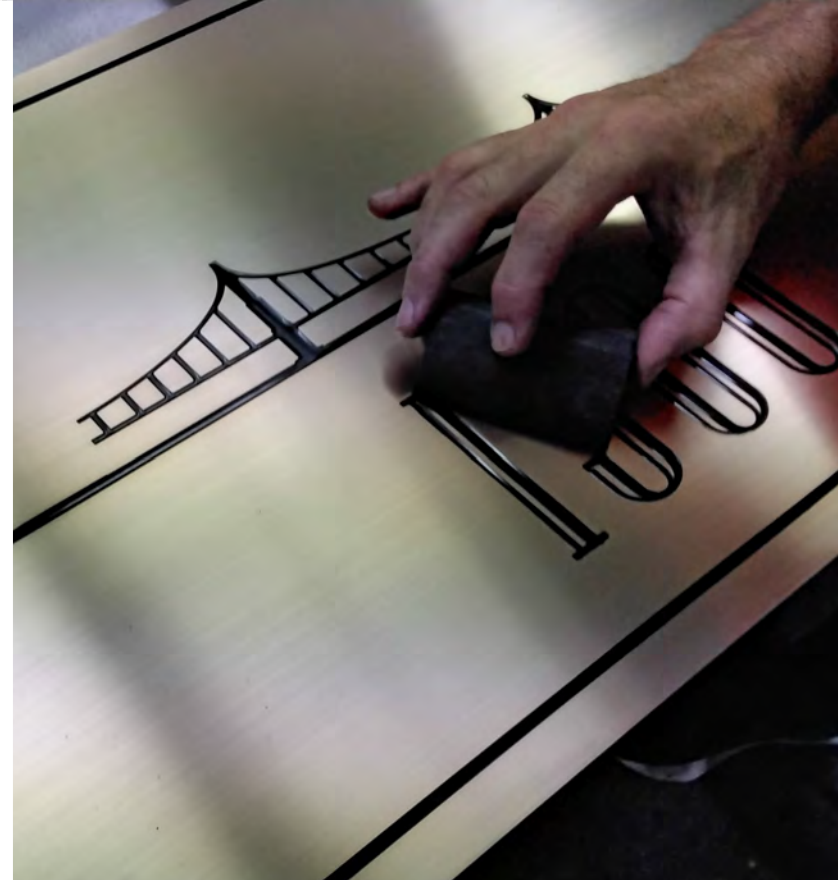

Fire Truck Pump Panels

By: Wolf Signs

Frankston RSL - Ode Of Remembrance

By: Insigns

Margaret River
By: Danthonia Designs

Melbourne Uni - Level I.D.
By: Insigns

Monty's Brass Plaque
By: Wolf Signs

Preston Mosque - Ceiling Disc & Chandelier
By: Zimmermann Industries