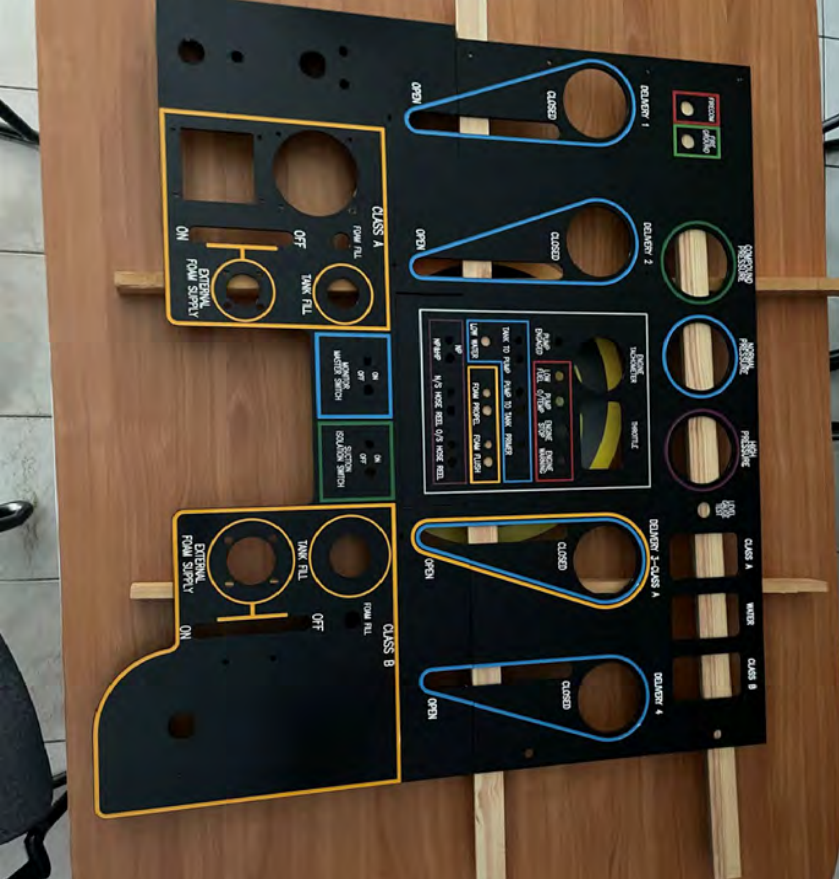

Fire Truck Pump Panels

By: Wolf Signs

Frankston RSL - Ode Of Remembrance

By: Insigns

Margaret River
By: Danthonia Designs

Melbourne Uni - Level I.D.
By: Insigns

Monty's Brass Plaque
By: Wolf Signs

Preston Mosque - Ceiling Disc & Chandelier
By: Zimmermann Industries