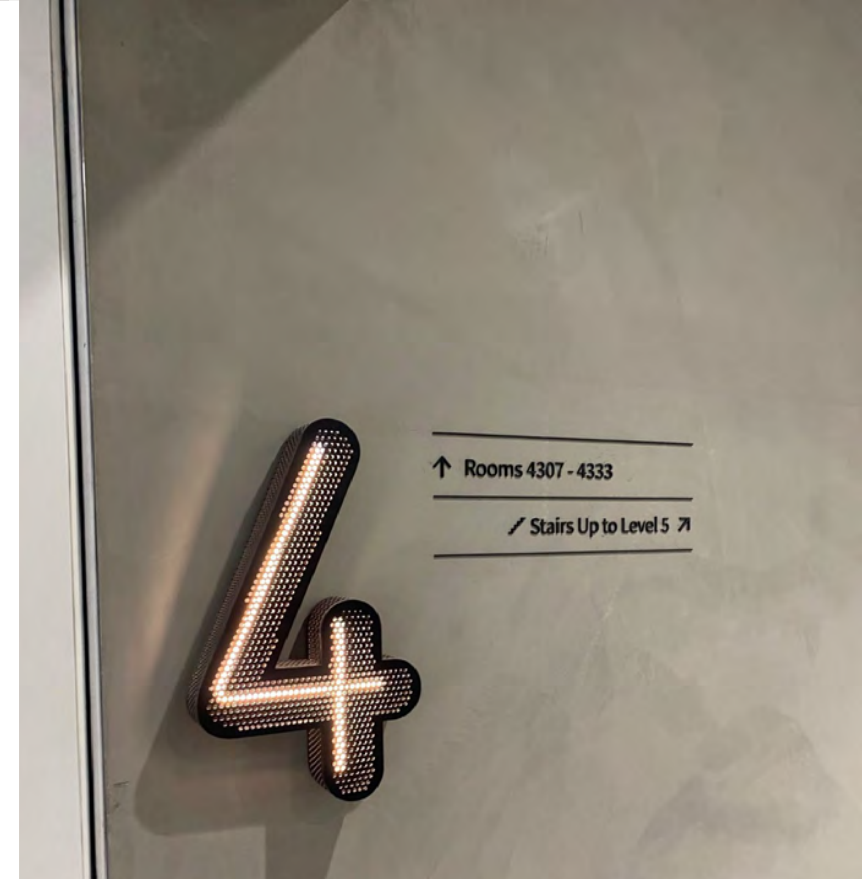

Fire Truck Pump Panels

By: Wolf Signs

Frankston RSL - Ode Of Remembrance

By: Insigns

Margaret River
By: Danthonia Designs

Melbourne Uni - Level I.D.
By: Insigns

Monty's Brass Plaque
By: Wolf Signs

Preston Mosque - Ceiling Disc & Chandelier
By: Zimmermann Industries