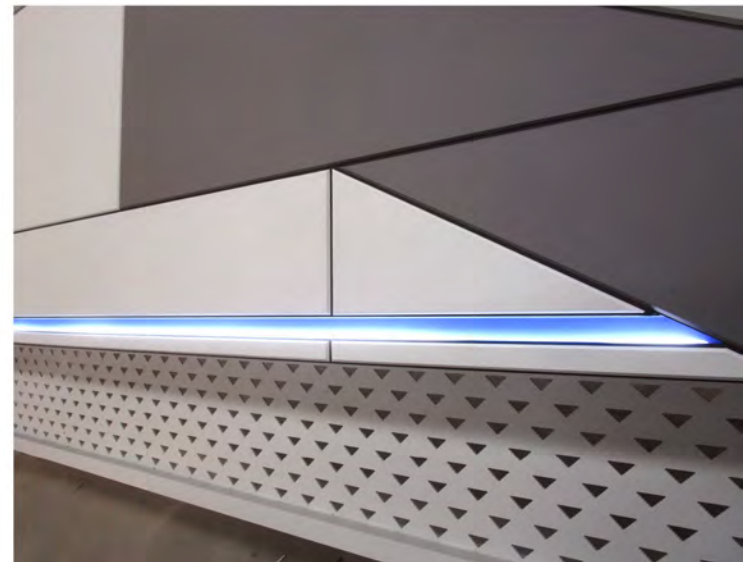

Margaret River
By: Danthonia Designs