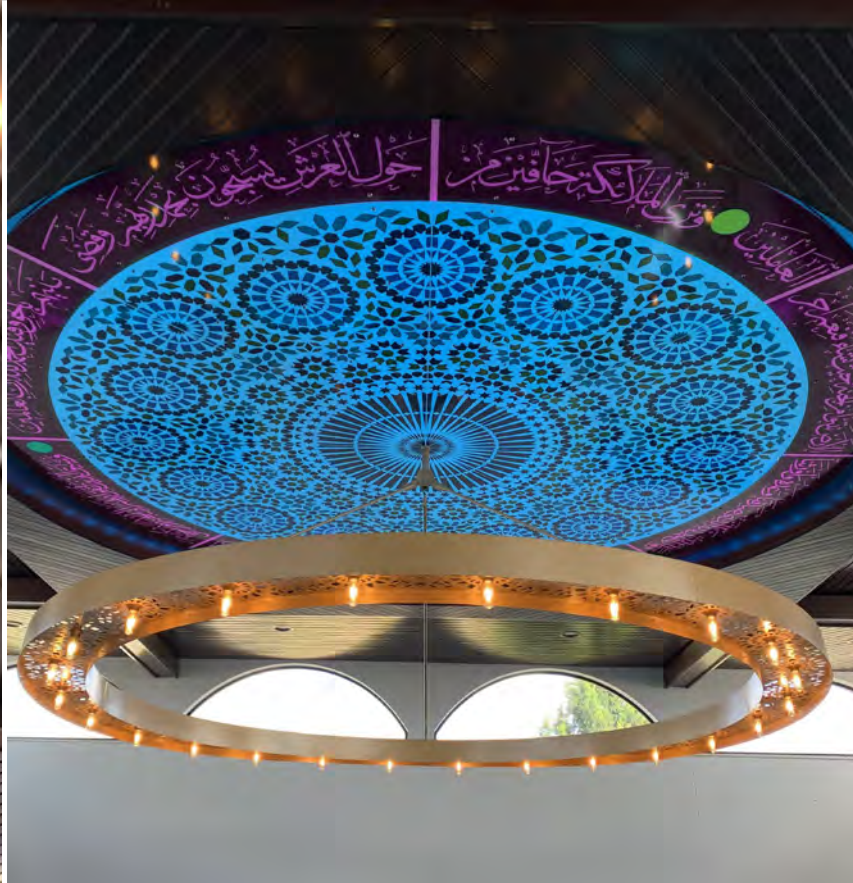

Fire Truck Pump Panels

By: Wolf Signs

Frankston RSL - Ode Of Remembrance

By: Insigns

Margaret River
By: Danthonia Designs

Melbourne Uni - Level I.D.
By: Insigns

Monty's Brass Plaque
By: Wolf Signs

Preston Mosque - Ceiling Disc & Chandelier
By: Zimmermann Industries