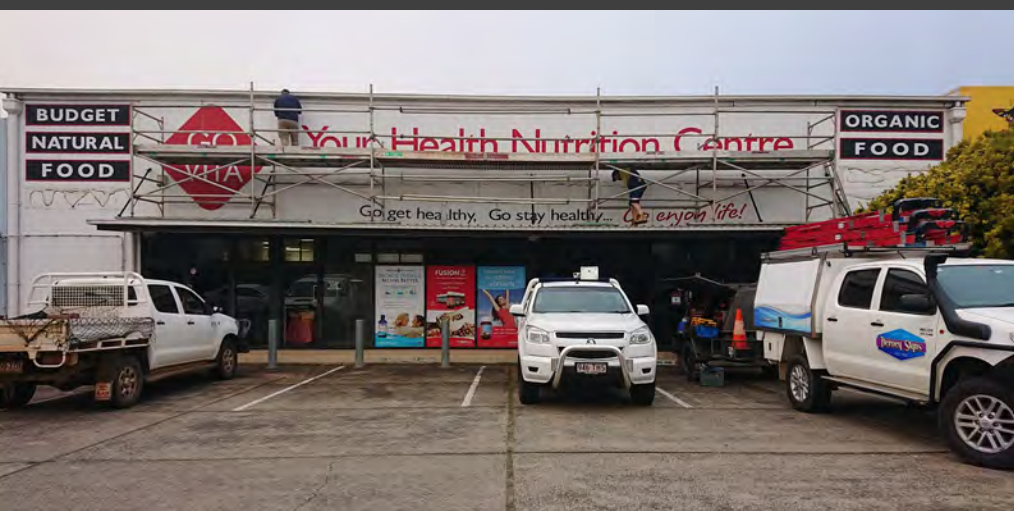

Guzman Y Gomez
By: CV Media & Signage

Karrinyup Shopping Centre

By: Kingman

Kool Moon
By: Grey Wolf Sign Studio

Leo's Kingdom
By: Visual Exposure

MELIA BAKERY HAND
PAINTED WALL LOGO
By: Signco Manufacturing
Pty Ltd

Pancho Latino
By: Smartpix Signs

Police Car Restoration
By: Magnum Signs

Telegraph Hotel Bar
By: Magnum Signs

Woolworths
By: Kingman

Your Health Store
By: Tierney Signs Pty Ltd