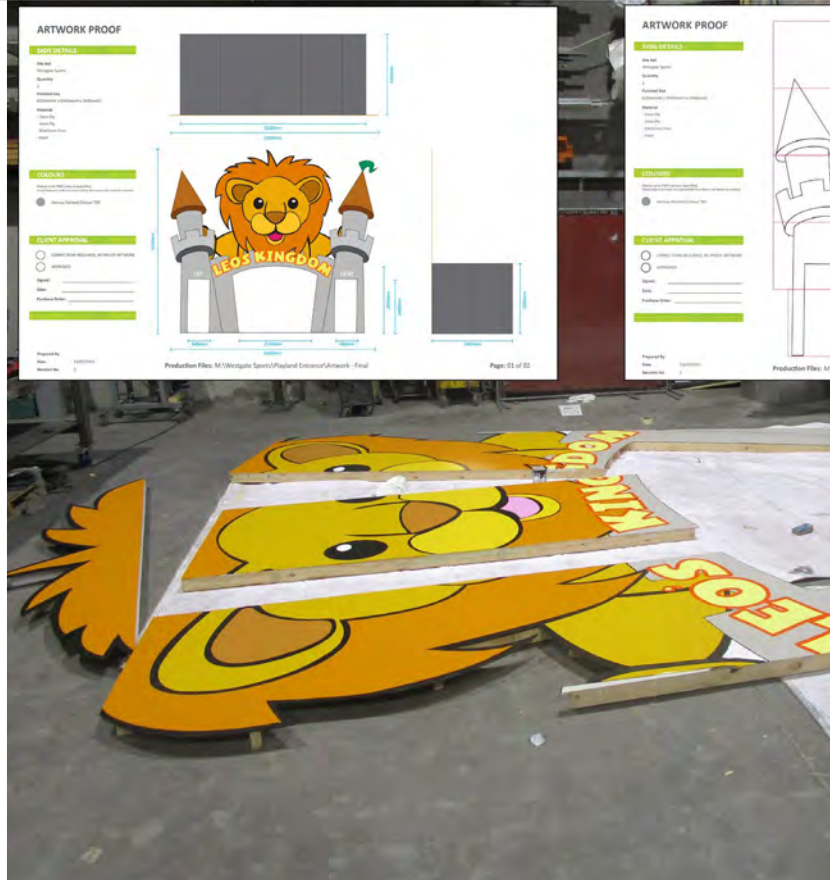

Guzman Y Gomez
By: CV Media & Signage

Karrinyup Shopping Centre

By: Kingman

Kool Moon
By: Grey Wolf Sign Studio

Leo's Kingdom
By: Visual Exposure

MELIA BAKERY HAND
PAINTED WALL LOGO
By: Signco Manufacturing
Pty Ltd

Pancho Latino
By: Smartpix Signs

Police Car Restoration
By: Magnum Signs

Telegraph Hotel Bar
By: Magnum Signs

Woolworths
By: Kingman

Your Health Store
By: Tierney Signs Pty Ltd