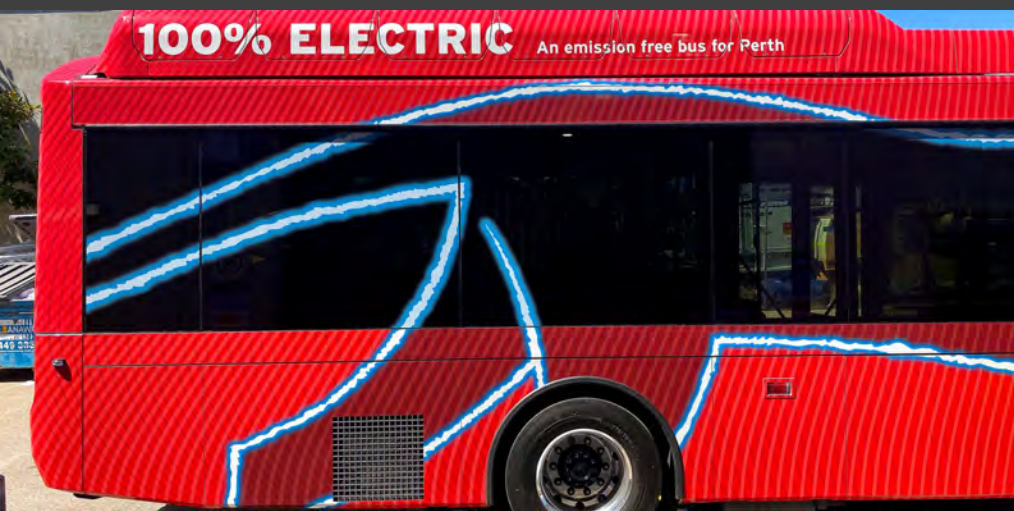

# SJJJ Van Wrap By: Sign Up Fleet

Suppa Club Van  
By: Signman

Sydney Relining Van Wrap  
By: Sign Up Fleet

The Cat that got the Cream  
By: Signs & Lines

'The Ghan' Wrap  
By: Signageworld

THE HERO  
By: LIBERTY SIGNS